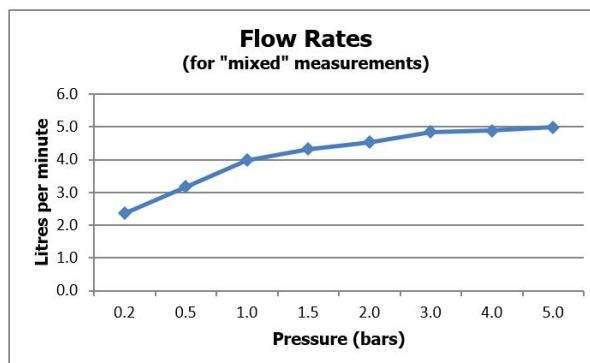

FINISH:

Brushed Gold

FLOW REGULATOR:

5 l/m flow regulator fitted as standard

MINIMUM OPERATING PRESSURE:

0.2 bar LP

FLOW RATE AT 3.0 BAR FLOW PRESSURE:

4.9 l/m