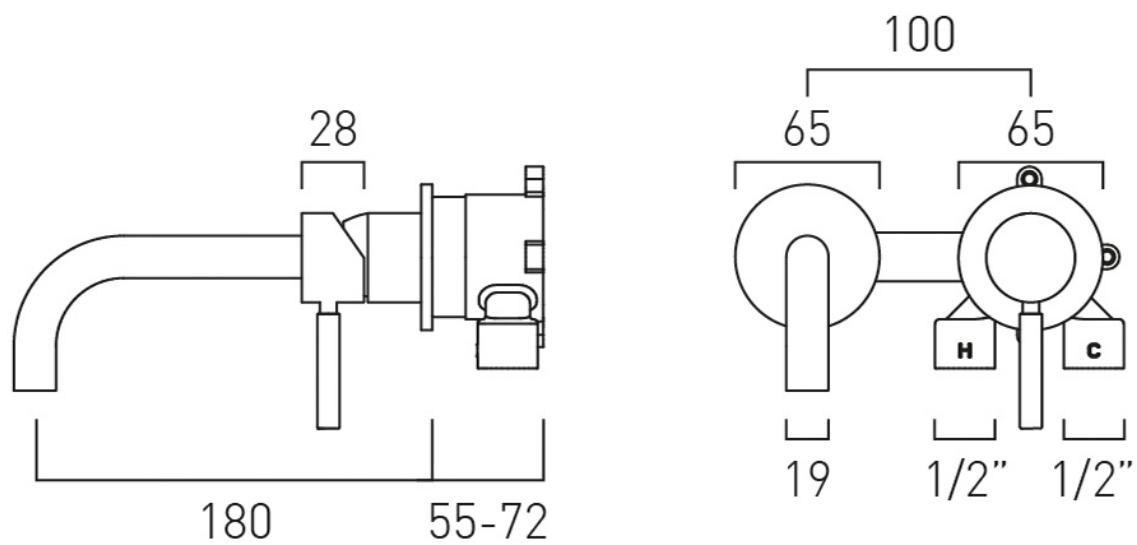

SPECIFICATION SHEET

COLLECTION: KNURLED ACCENTS

PRODUCT CODE: IND-ORI209SA-BRGK

DESCRIPTION:

knurled Accents slimline 2 hole basin mixer
single lever, wall mounted
with water flow aerator
ceramic cartridge CAR-K35B
2 x 1/2" inlets
min-max wall mount 55-72mm
tile-to mortar guard included
wall mount drill hole diameters:
spout 40-48mm handle 45-48mm
minimum operating pressure 0.2 bar LP

FINISH:

Brushed Gold

FLOW REGULATOR:

5 l/m flow regulator fitted as standard

MINIMUM OPERATING PRESSURE:

0.2 bar LP

FLOW RATE AT 3.0 BAR FLOW PRESSURE:

4.9 l/m

15
year guarantee

tel: 01934 744466
email: sales@vado.com
www.vado.com

where inspiration flows
taps | showering | accessories

TECHNICAL DRAWING

COLLECTION: KNURLED ACCENTS

PRODUCT CODE: IND-ORI209SA-BRGK

tel: 01934 744466
email: sales@vado.com
www.vado.com