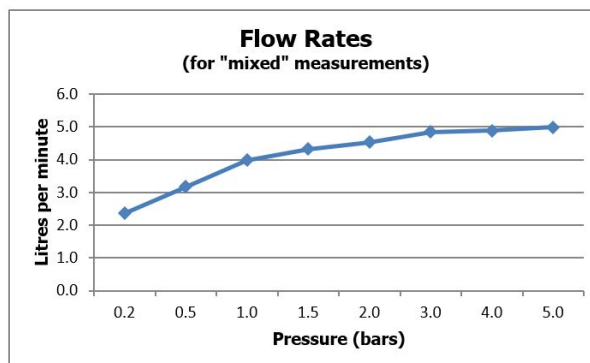

FINISH:

Brushed Black

FLOW REGULATOR:

5l/min fitted as standard

MINIMUM OPERATING PRESSURE:

0.2 bar LP

FLOW RATE AT 3.0 BAR FLOW PRESSURE:

4.9 l/m