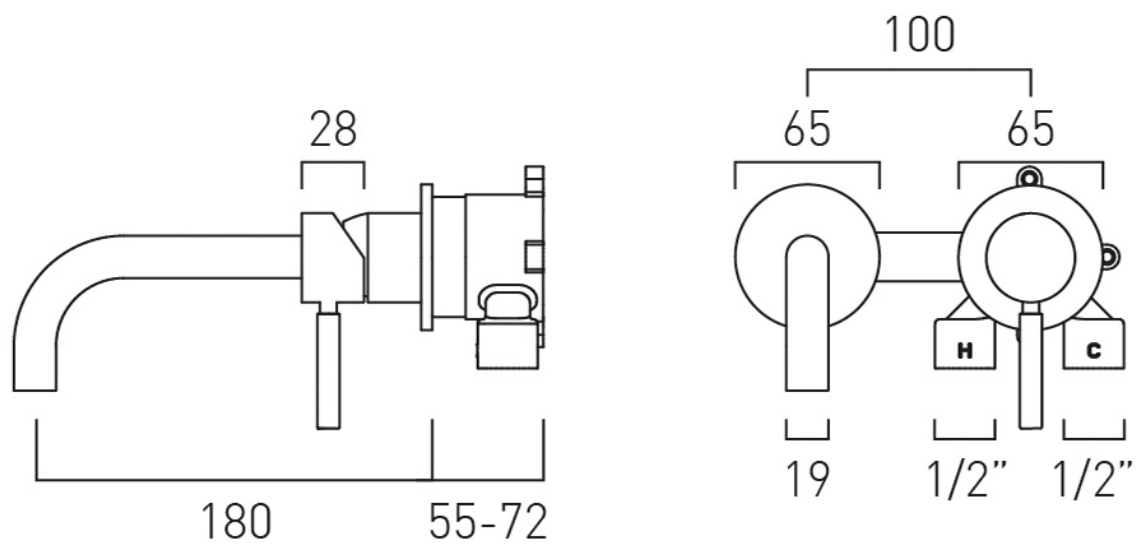

SPECIFICATION SHEET

COLLECTION: KNURLED ACCENTS

PRODUCT CODE: IND-ORI209SA-BLKK

DESCRIPTION:

knurled Accents slimline 2 hole basin mixer
single lever, wall mounted
with water flow aerator
ceramic cartridge CAR-K35B
2 x 1/2" inlets
min-max wall mount 55-72mm
tile-to mortar guard included
wall mount drill hole diameters:
spout 40-48mm handle 45-48mm
minimum operating pressure 0.2 bar LP

FINISH:

Brushed Black

FLOW REGULATOR:

5l/min fitted as standard

MINIMUM OPERATING PRESSURE:

0.2 bar LP

FLOW RATE AT 3.0 BAR FLOW PRESSURE:

4.9 l/m

15 year guarantee

tel: 01934 744466
email: sales@vado.com
www.vado.com

where inspiration flows
taps | showering | accessories

TECHNICAL DRAWING

COLLECTION: KNURLED ACCENTS

PRODUCT CODE: IND-ORI209SA-BLKK

tel: 01934 744466
email: sales@vado.com
www.vado.com