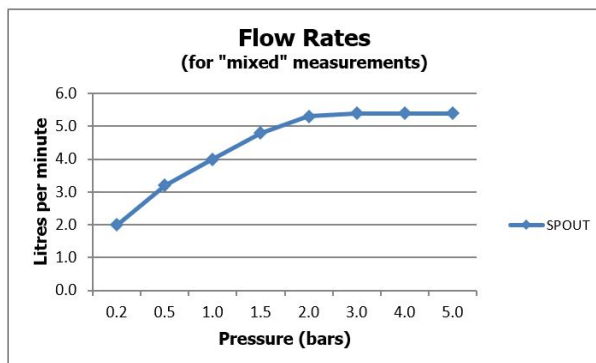

SPECIFICATION SHEET

COLLECTION: KNURLED ACCENTS

PRODUCT CODE: IND-ORI200/SB-BRNK

FINISH:

Brushed Nickel

FLOW REGULATOR:

5l/min fitted as standard

MINIMUM OPERATING PRESSURE:

1.0 bar MP

FLOW RATE AT 3.0 BAR FLOW PRESSURE:

5 l/min

tel: 01934 744466
email: sales@vado.com
www.vado.com

where inspiration flows
taps | showering | accessories