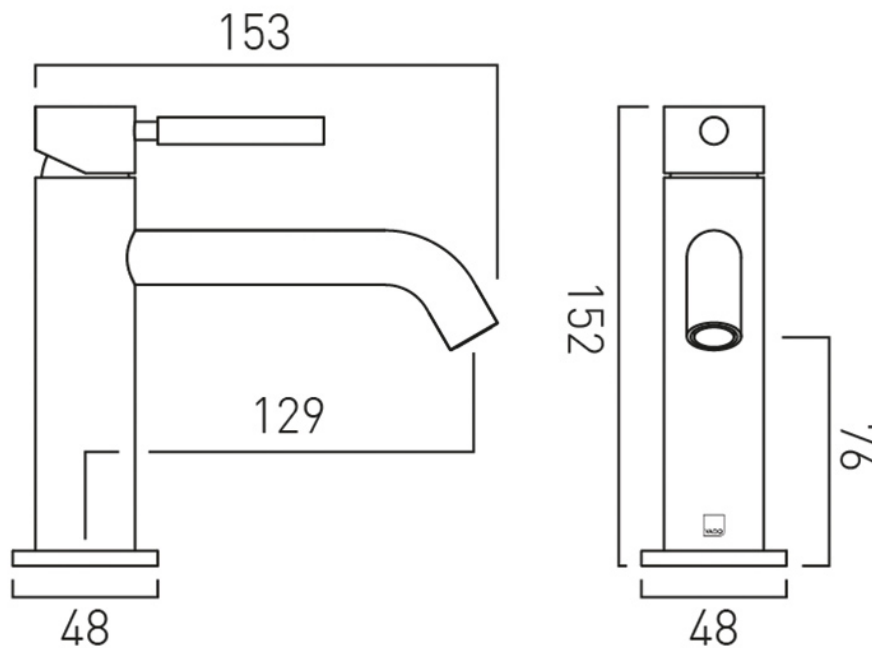

SPECIFICATION SHEET

COLLECTION: KNURLED ACCENTS

PRODUCT CODE: IND-ORI200/SB-BRGK

DESCRIPTION:

knurled Accents slimline 2 hole basin mixer
single lever, wall mounted
with water flow aerator
ceramic cartridge CAR-K35B
2 x 1/2" inlets
min-max wall mount 55-72mm
tile-to mortar guard included
wall mount drill hole diameters:
spout 40-48mm handle 45-48mm
minimum operating pressure 0.2 bar LP

tel: 01934 744466
email: sales@vado.com
www.vado.com

where inspiration flows
taps | showering | accessories

TECHNICAL DRAWING

COLLECTION: KNURLED ACCENTS

PRODUCT CODE: IND-ORI200/SB-BRGK

tel: 01934 744466
email: sales@vado.com
www.vado.com