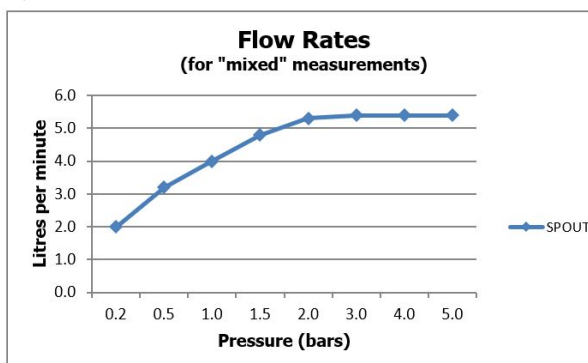

SPECIFICATION SHEET

COLLECTION: KNURLED ACCENTS

PRODUCT CODE: IND-ORI200/SB-BRGK

DESCRIPTION:

knurled Accents slimline 2 hole basin mixer
single lever, wall mounted
with water flow aerator
ceramic cartridge CAR-K35B
2 x 1/2" inlets
min-max wall mount 55-72mm
tile-to mortar guard included
wall mount drill hole diameters:
spout 40-48mm handle 45-48mm
minimum operating pressure 0.2 bar LP

FINISH:

Brushed Gold

FLOW REGULATOR:

5l/min fitted as standard

MINIMUM OPERATING PRESSURE:

1.0 bar MP

FLOW RATE AT 3.0 BAR FLOW PRESSURE:

5 l/min