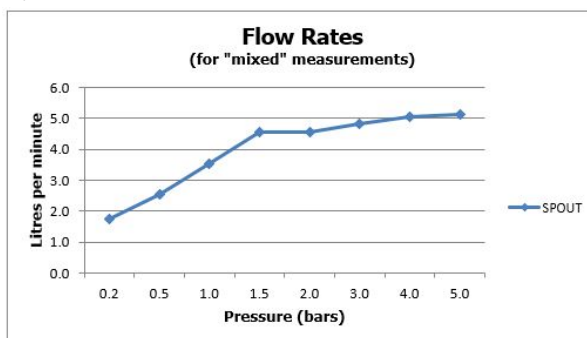

SPECIFICATION SHEET

COLLECTION: ORIGINS

PRODUCT CODE: IND-ORI200/SB-BRG

DESCRIPTION:

slimline mono basin mixer
single lever
deck mounted
smooth bodied
without basin waste
with water flow aerator
ceramic cartridge C-010-N25
2 x 1/2" nut x 400mm flexipipe connections
deck mount drill hole diameter 35mm
minimum operating pressure 1.0 bar MP

FINISH:

Brushed Gold

FLOW REGULATOR:

5l/min fitted as standard

MINIMUM OPERATING PRESSURE:

1.0 bar MP

FLOW RATE AT 3.0 BAR FLOW PRESSURE:

5 l/min