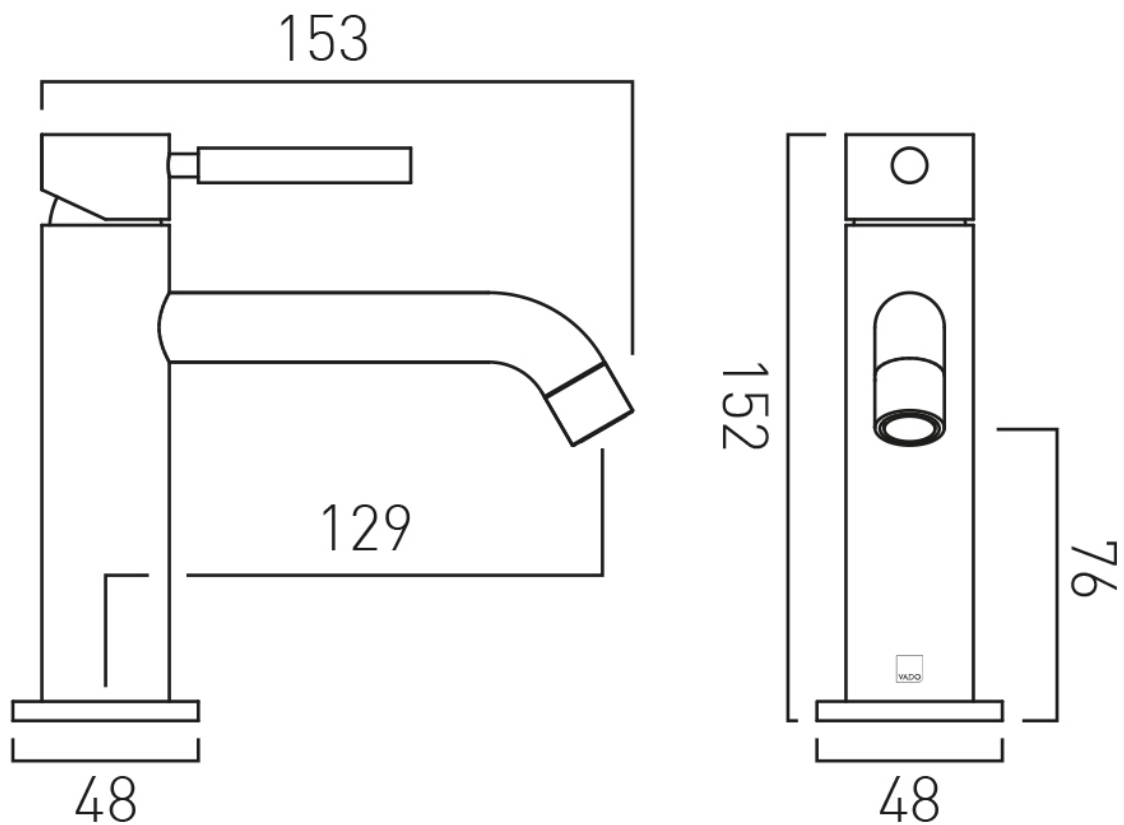

SPECIFICATION SHEET

COLLECTION: ORIGINS

PRODUCT CODE: IND-ORI200/SB-BRG

DESCRIPTION:

slimline mono basin mixer
single lever
deck mounted
smooth bodied
without basin waste
with water flow aerator
ceramic cartridge C-010-N25
2 x 1/2" nut x 400mm flexipipe connections
deck mount drill hole diameter 35mm
minimum operating pressure 1.0 bar MP

FINISH:

Brushed Gold

FLOW REGULATOR:

5l/min fitted as standard

MINIMUM OPERATING PRESSURE:

1.0 bar MP

FLOW RATE AT 3.0 BAR FLOW PRESSURE:

5 l/min

tel: 01934 744466
email: sales@vado.com
www.vado.com

where inspiration flows
taps | showering | accessories

TECHNICAL DRAWING

COLLECTION: ORIGINS

PRODUCT CODE: IND-ORI200/SB-BRG

tel: 01934 744466
email: sales@vado.com
www.vado.com