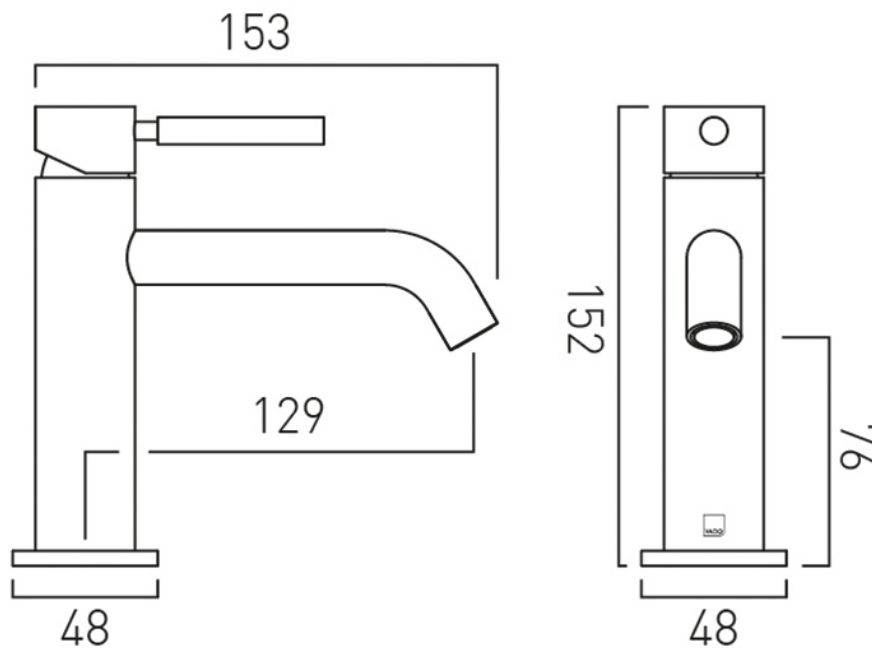

TECHNICAL DRAWING

COLLECTION: KNURLED ACCENTS

PRODUCT CODE: IND-ORI200/SB-BLKK

tel: 01934 744466
email: sales@vado.com
www.vado.com

where inspiration flows
taps | showering | accessories