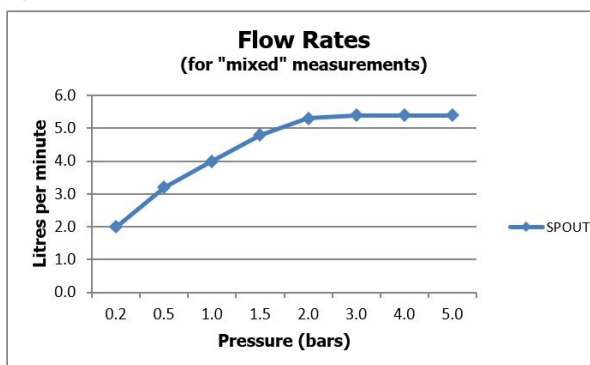

## FLOW REGULATOR:

5l/min fitted as standard

## MINIMUM OPERATING PRESSURE:

1.0 bar MP

## FLOW RATE AT 3.0 BAR FLOW PRESSURE:

5 l/min

tel: 01934 744466  
email: sales@vado.com  
www.vado.com

**where inspiration flows**  
taps | showering | accessories