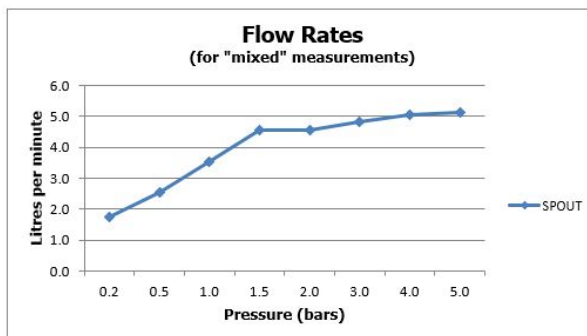

SPECIFICATION SHEET

COLLECTION: ORIGINS

PRODUCT CODE: IND-ORI200/SB-BLK

DESCRIPTION:

slimline mono basin mixer
single lever
deck mounted
smooth bodied
without basin waste
with water flow aerator
ceramic cartridge C-010-N25
2 x 1/2" nut x 400mm flexipipe connections
deck mount drill hole diameter 35mm
minimum operating pressure 1.0 bar MP

FINISH:

Brushed Black

FLOW REGULATOR:

5l/min fitted as standard

MINIMUM OPERATING PRESSURE:

1.0 bar MP

FLOW RATE AT 3.0 BAR FLOW PRESSURE:

5 l/min