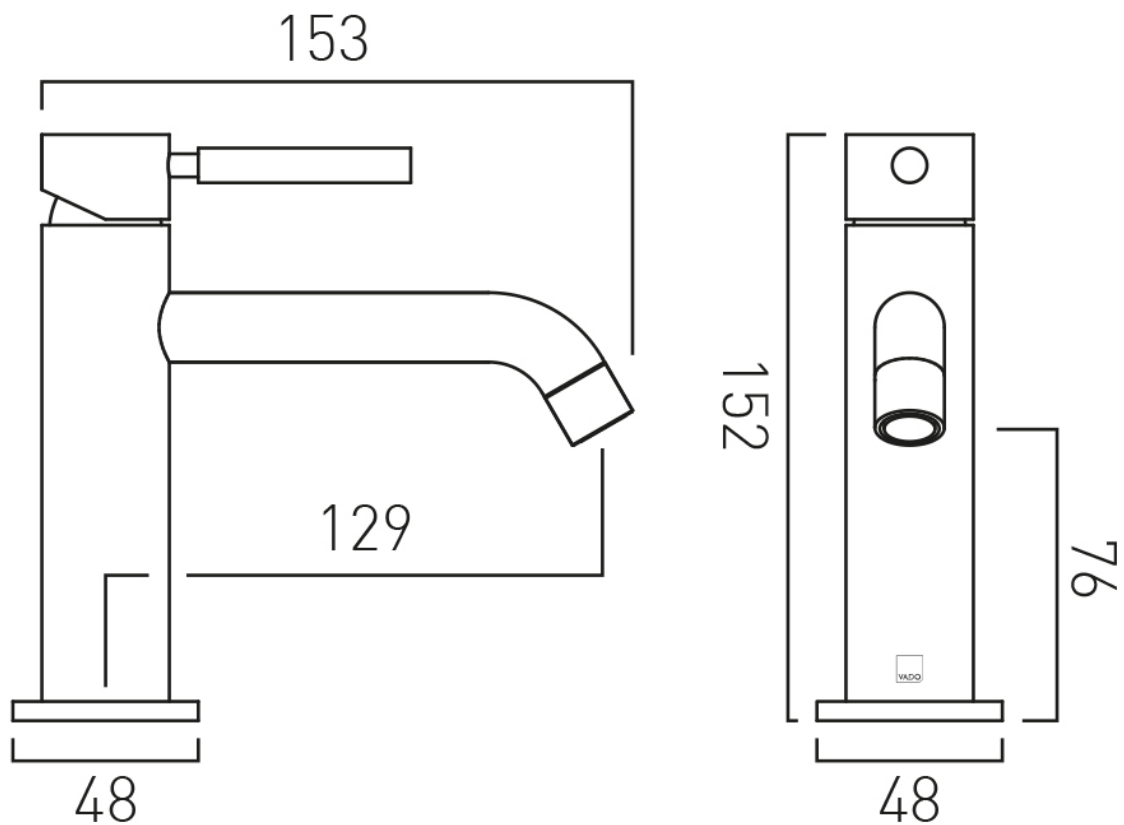

SPECIFICATION SHEET

COLLECTION: ORIGINS

PRODUCT CODE: IND-ORI200/SB-BLK

DESCRIPTION:

slimline mono basin mixer
single lever
deck mounted
smooth bodied
without basin waste
with water flow aerator
ceramic cartridge C-010-N25
2 x 1/2" nut x 400mm flexipipe connections
deck mount drill hole diameter 35mm
minimum operating pressure 1.0 bar MP

tel: 01934 744466
email: sales@vado.com
www.vado.com

where inspiration flows
taps | showering | accessories

TECHNICAL DRAWING

COLLECTION: ORIGINS

PRODUCT CODE: IND-ORI200/SB-BLK

tel: 01934 744466
email: sales@vado.com
www.vado.com