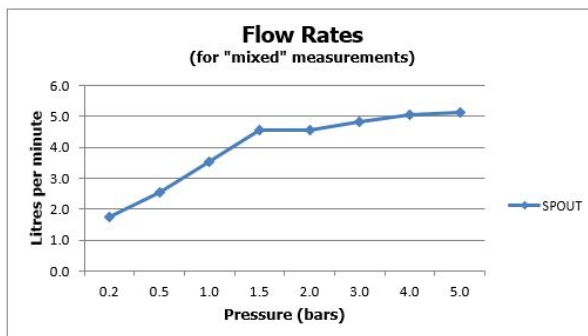

# SPECIFICATION SHEET

**COLLECTION:** ORIGINS

**PRODUCT CODE:** IND-ORI200/SB-BG

**DESCRIPTION:**

slimline mono basin mixer  
single lever  
deck mounted  
smooth bodied  
without basin waste  
with water flow aerator  
ceramic cartridge C-010-N25  
2 x 1/2" nut x 400mm flexipipe connections  
deck mount drill hole diameter 35mm  
minimum operating pressure 1.0 bar MP

**FINISH:**

Bright Gold

**FLOW REGULATOR:**

5l/min fitted as standard

**MINIMUM OPERATING PRESSURE:**

1.0 bar MP

**FLOW RATE AT 3.0 BAR FLOW PRESSURE:**

5 l/min