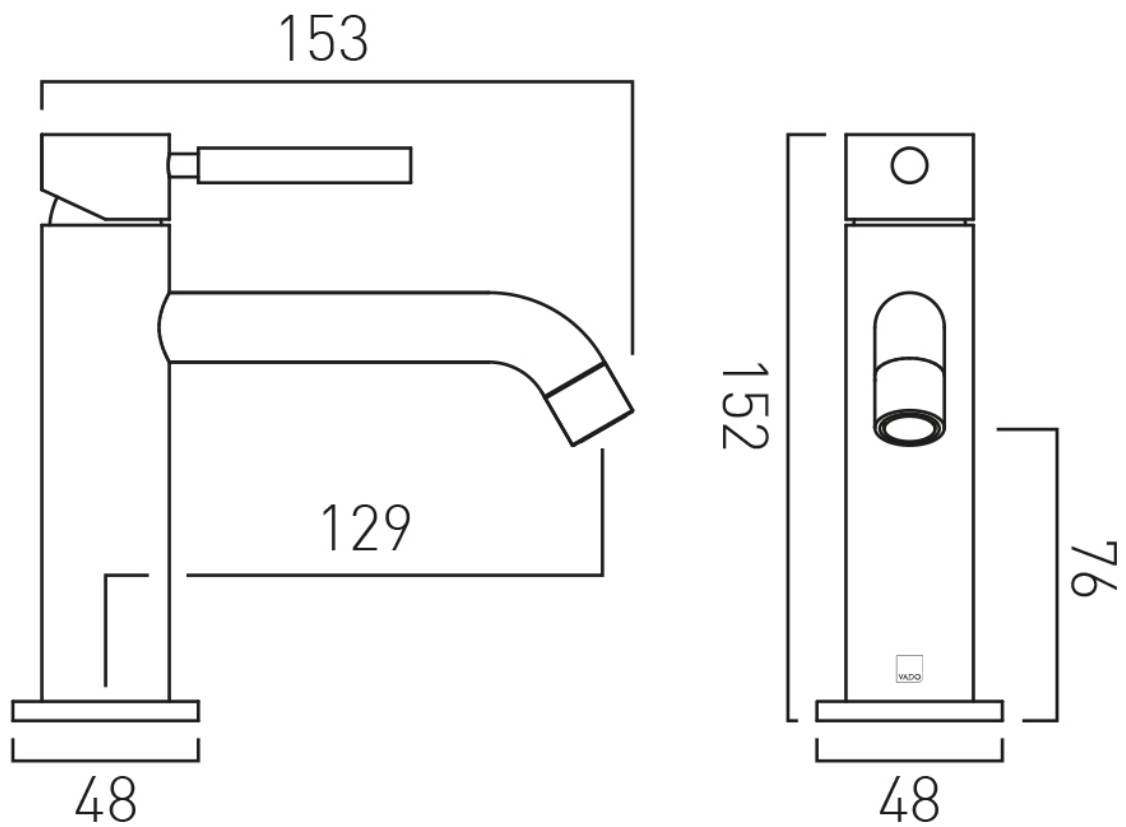

# SPECIFICATION SHEET

**COLLECTION:** ORIGINS

**PRODUCT CODE:** IND-ORI200/SB-BG

**DESCRIPTION:**

slimline mono basin mixer  
single lever  
deck mounted  
smooth bodied  
without basin waste  
with water flow aerator  
ceramic cartridge C-010-N25  
2 x 1/2" nut x 400mm flexipipe connections  
deck mount drill hole diameter 35mm  
minimum operating pressure 1.0 bar MP

# TECHNICAL DRAWING

**COLLECTION:** ORIGINS

**PRODUCT CODE:** IND-ORI200/SB-BG

tel: 01934 744466  
email: sales@vado.com  
www.vado.com

**where inspiration flows**  
taps | showering | accessories