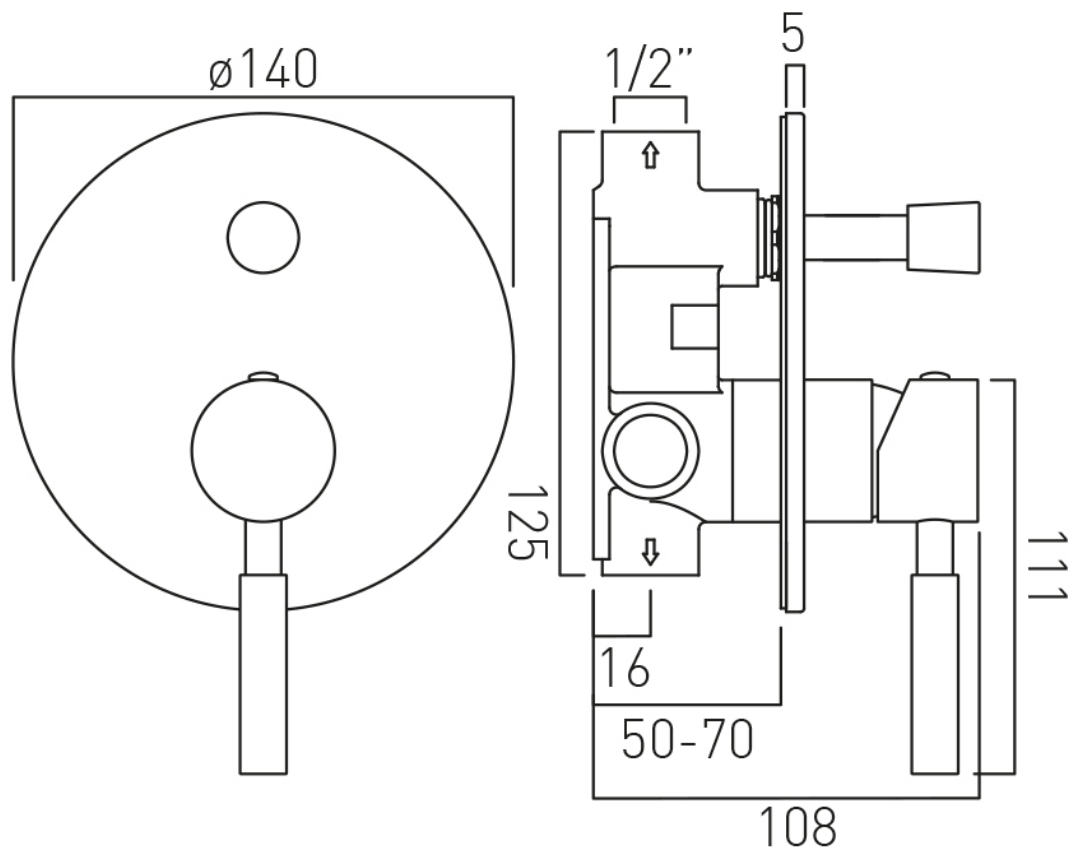

SPECIFICATION SHEET

COLLECTION: ORIGINS

PRODUCT CODE: IND-ORI147A-BLK

DESCRIPTION:

concealed shower valve with diverter
single lever
wall mounted
ceramic cartridge CAR-K35A
2 x 1/2" female inlets
2 x 1/2" female outlets
min-max wall mount 70-95mm
optimum installation depth 83mm
minimum operating pressure 0.2 bar LP shower / 1.5 bar MP bath

FINISH:

Brushed Black

MINIMUM OPERATING PRESSURE:

0.2 bar LP (shower) 1.5 bar MP (bath)

FLOW RATE AT 3.0 BAR FLOW PRESSURE:

22 l/min

15 year guarantee

tel: 01934 744466
email: sales@vado.com
www.vado.com

where inspiration flows
taps | showering | accessories

TECHNICAL DRAWING

COLLECTION: ORIGINS

PRODUCT CODE: IND-ORI147A-BLK

tel: 01934 744466
email: sales@vado.com
www.vado.com

where inspiration flows
taps | showering | accessories