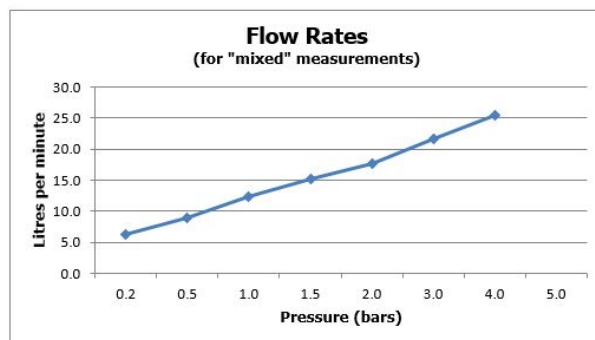

SPECIFICATION SHEET

COLLECTION: ORIGINS

PRODUCT CODE: IND-ORI147A-BLK

DESCRIPTION:

concealed shower valve with diverter
single lever
wall mounted
ceramic cartridge CAR-K35A
2 x 1/2" female inlets
2 x 1/2" female outlets
min-max wall mount 70-95mm
optimum installation depth 83mm
minimum operating pressure 0.2 bar LP shower / 1.5 bar MP bath

FINISH:

Brushed Black

MINIMUM OPERATING PRESSURE:

0.2 bar LP (shower) 1.5 bar MP (bath)

FLOW RATE AT 3.0 BAR FLOW PRESSURE:

22 l/min

15 year guarantee

tel: 01934 744466
email: sales@vado.com
www.vado.com