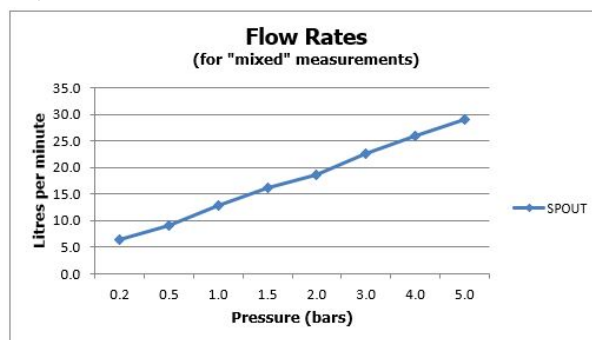

SPECIFICATION SHEET

COLLECTION: ORIGINS

PRODUCT CODE: IND-ORI145A-BLK

DESCRIPTION:

concealed shower valve
single lever
wall mounted
ceramic cartridge CAR-K35A
2 x 1/2" inlets
1 x 1/2" outlet
min-max wall mount 45-70mm
optimum installation depth 58mm
minimum operating pressure 0.2 bar LP shower / 1.5 bar MP bath

FINISH:

Brushed Black

MINIMUM OPERATING PRESSURE:

0.2 bar LP (shower) 1.5 bar MP (bath)

FLOW RATE AT 3.0 BAR FLOW PRESSURE:

23 l/min

tel: 01934 744466
email: sales@vado.com
www.vado.com

where inspiration flows
taps | showering | accessories