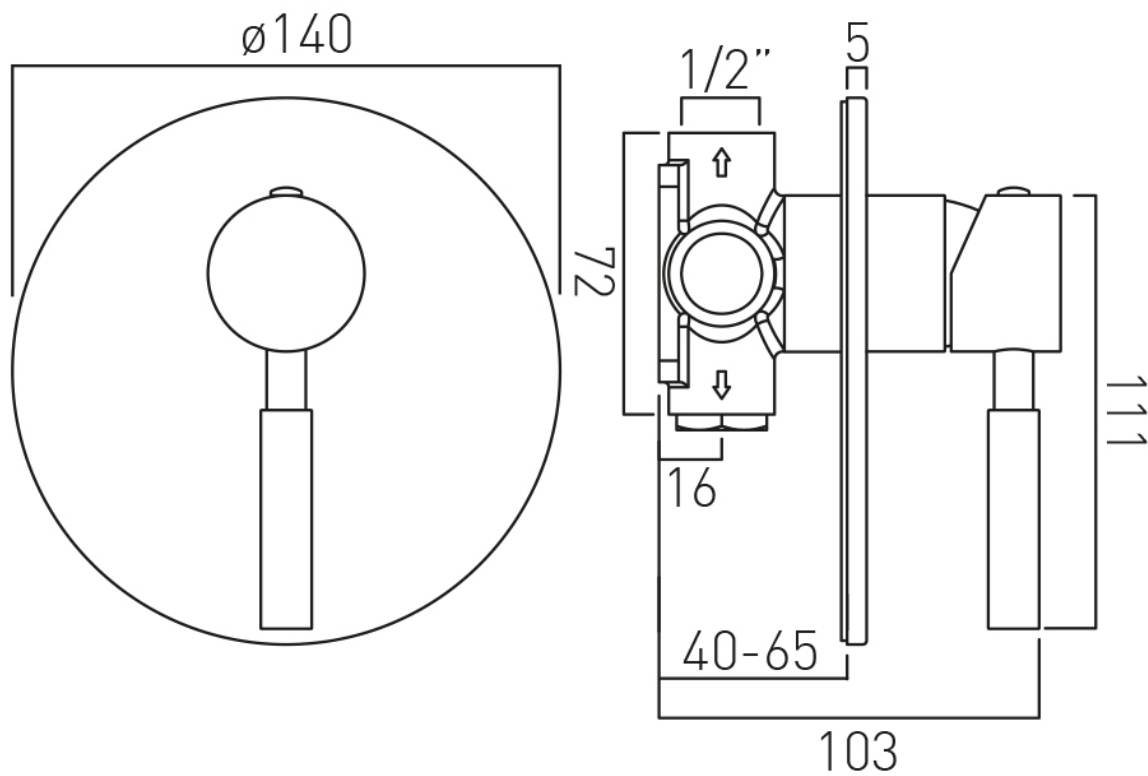

SPECIFICATION SHEET

COLLECTION: ORIGINS

PRODUCT CODE: IND-ORI145A-BLK

DESCRIPTION:

concealed shower valve
single lever
wall mounted
ceramic cartridge CAR-K35A
2 x 1/2" inlets
1 x 1/2" outlet
min-max wall mount 45-70mm
optimum installation depth 58mm
minimum operating pressure 0.2 bar LP shower / 1.5 bar MP bath

FINISH:

Brushed Black

MINIMUM OPERATING PRESSURE:

0.2 bar LP (shower) 1.5 bar MP (bath)

FLOW RATE AT 3.0 BAR FLOW PRESSURE:

23 l/min

tel: 01934 744466
email: sales@vado.com
www.vado.com

where inspiration flows
taps | showering | accessories

TECHNICAL DRAWING

COLLECTION: ORIGINS

PRODUCT CODE: IND-ORI145A-BLK

tel: 01934 744466
email: sales@vado.com
www.vado.com

where inspiration flows
taps | showering | accessories