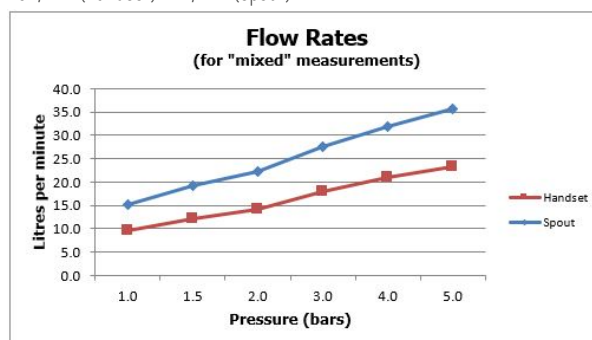

SPECIFICATION SHEET

COLLECTION: NOTION

PRODUCT CODE: IND-NOT233-BRG

DESCRIPTION:

bath shower mixer
with shower kit
single lever
floor mounted
ceramic cartridge C-011-N40
2 x 1/2" female inlets
fixed spout
with flow straightener
minimum operating pressure 1.0 bar MP

FINISH:

Brushed Gold

FLOW REGULATOR:

FR-FLEXI/8-PLA

MINIMUM OPERATING PRESSURE:

1.0 bar MP

FLOW RATE AT 3.0 BAR FLOW PRESSURE:

18 l/min (handset) 27 l/min (spout)