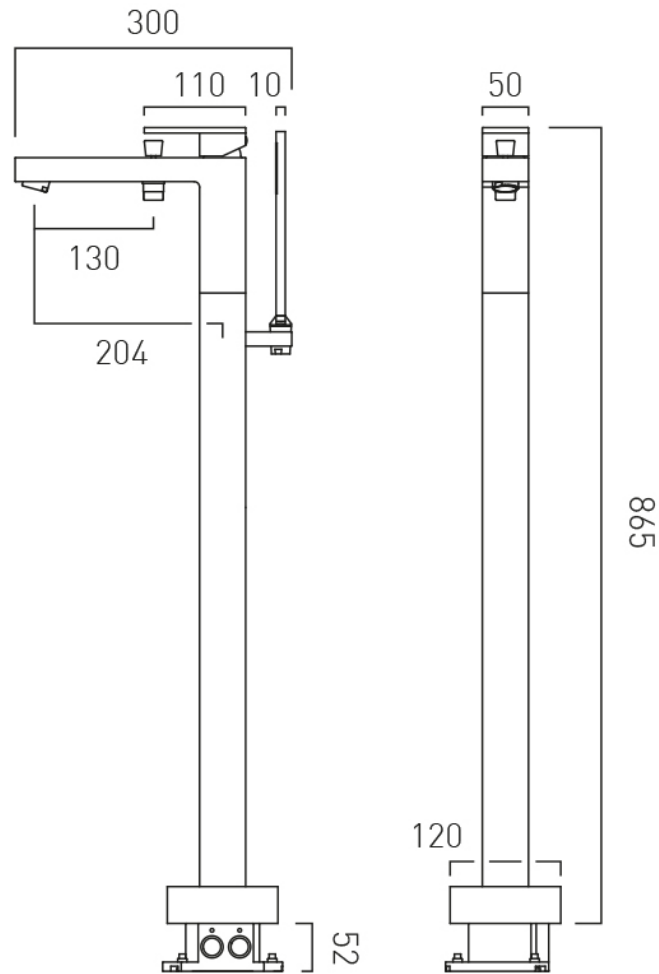

SPECIFICATION SHEET

COLLECTION: NOTION

PRODUCT CODE: IND-NOT233-BRG

DESCRIPTION:

bath shower mixer
with shower kit
single lever
floor mounted
ceramic cartridge C-011-N40
2 x 1/2" female inlets
fixed spout
with flow straightener
minimum operating pressure 1.0 bar MP

FINISH:

Brushed Gold

FLOW REGULATOR:

FR-FLEXI/8-PLA

MINIMUM OPERATING PRESSURE:

1.0 bar MP

FLOW RATE AT 3.0 BAR FLOW PRESSURE:

18 l/min (handset) 27 l/min (spout)

tel: 01934 744466
email: sales@vado.com
www.vado.com

where inspiration flows
taps | showering | accessories

TECHNICAL DRAWING

COLLECTION: NOTION

PRODUCT CODE: IND-NOT233-BRG

tel: 01934 744466
email: sales@vado.com
www.vado.com