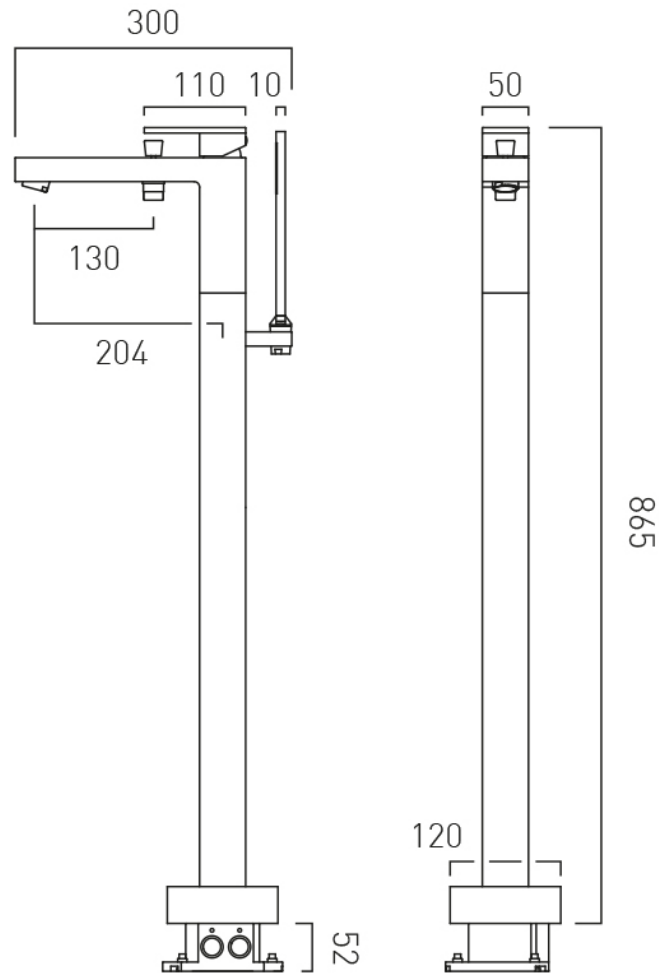

SPECIFICATION SHEET

COLLECTION: NOTION

PRODUCT CODE: IND-NOT233-BG

DESCRIPTION:

bath shower mixer
with shower kit
single lever
floor mounted
ceramic cartridge C-011-N40
2 x 1/2" female inlets
fixed spout
with flow straightener
minimum operating pressure 1.0 bar MP

FINISH:

Bright Gold

FLOW REGULATOR:

FR-FLEXI/8-PLA

MINIMUM OPERATING PRESSURE:

1.0 bar MP

FLOW RATE AT 3.0 BAR FLOW PRESSURE:

18 l/min (handset) 27 l/min (spout)

tel: 01934 744466
email: sales@vado.com
www.vado.com

where inspiration flows
taps | showering | accessories

TECHNICAL DRAWING

COLLECTION: NOTION

PRODUCT CODE: IND-NOT233-BG

tel: 01934 744466
email: sales@vado.com
www.vado.com