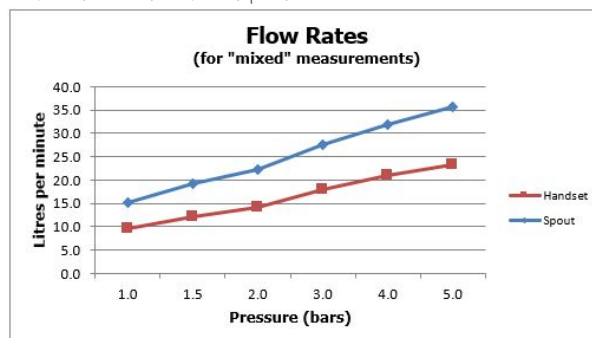

SPECIFICATION SHEET

COLLECTION: NOTION

PRODUCT CODE: IND-NOT233-BG

DESCRIPTION:

bath shower mixer
with shower kit
single lever
floor mounted
ceramic cartridge C-011-N40
2 x 1/2" female inlets
fixed spout
with flow straightener
minimum operating pressure 1.0 bar MP

FINISH:

Bright Gold

FLOW REGULATOR:

FR-FLEXI/8-PLA

MINIMUM OPERATING PRESSURE:

1.0 bar MP

FLOW RATE AT 3.0 BAR FLOW PRESSURE:

18 l/min (handset) 27 l/min (spout)