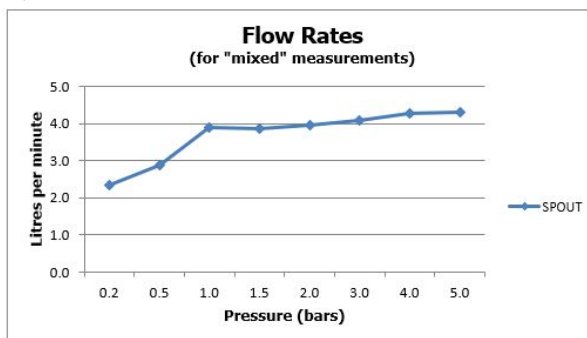

SPECIFICATION SHEET

COLLECTION: NOTION

PRODUCT CODE: IND-NOT200/SB-BRN

DESCRIPTION:

slimline mono basin mixer
single lever
deck mounted
smooth bodied
without universal basin waste
with water flow aerator
ceramic cartridge C-010-N25
2 x 1/2" nut x 550mm flexipipe connections
deck mount drill hole diameter 35mm
minimum operating pressure 1.0 bar MP

FINISH:

Brushed Nickel

FLOW REGULATOR:

5l/min fitted as standard

MINIMUM OPERATING PRESSURE:

1.0 bar MP

FLOW RATE AT 3.0 BAR FLOW PRESSURE:

5 l/min