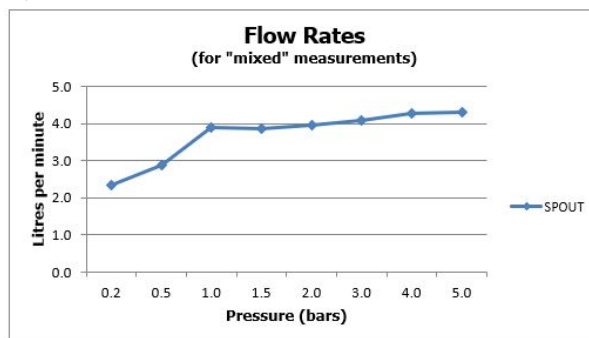

# SPECIFICATION SHEET

**COLLECTION:** NOTION

**PRODUCT CODE:** IND-NOT200/SB-BRG

**DESCRIPTION:**

slimline mono basin mixer  
single lever  
deck mounted  
smooth bodied  
without universal basin waste  
with water flow aerator  
ceramic cartridge C-010-N25  
2 x 1/2" nut x 550mm flexipipe connections  
deck mount drill hole diameter 35mm  
minimum operating pressure 1.0 bar MP

**FINISH:**

Brushed Gold

**MINIMUM OPERATING PRESSURE:**

1.0 bar MP

**FLOW RATE AT 3.0 BAR FLOW PRESSURE:**

5 l/min

tel: 01934 744466  
email: sales@vado.com  
www.vado.com

**where inspiration flows**  
taps | showering | accessories