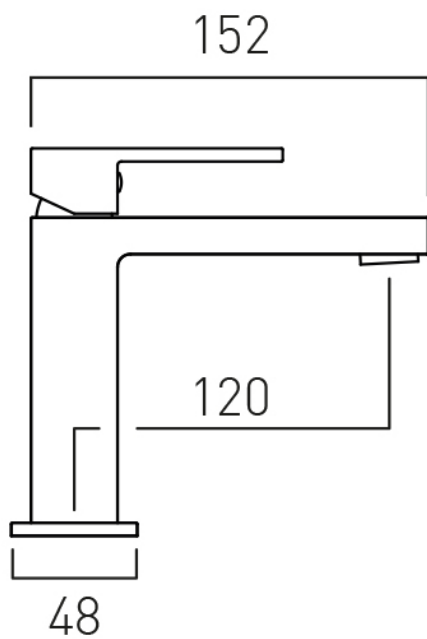

# SPECIFICATION SHEET

**COLLECTION:** NOTION

**PRODUCT CODE:** IND-NOT200/SB-BRG

**DESCRIPTION:**

slimline mono basin mixer  
single lever  
deck mounted  
smooth bodied  
without universal basin waste  
with water flow aerator  
ceramic cartridge C-010-N25  
2 x 1/2" nut x 550mm flexipipe connections  
deck mount drill hole diameter 35mm  
minimum operating pressure 1.0 bar MP

**FINISH:**

Brushed Gold

**MINIMUM OPERATING PRESSURE:**

1.0 bar MP

**FLOW RATE AT 3.0 BAR FLOW PRESSURE:**

5 l/min

tel: 01934 744466  
email: sales@vado.com  
www.vado.com

**where inspiration flows**  
taps | showering | accessories

# TECHNICAL DRAWING

**COLLECTION:** NOTION

**PRODUCT CODE:** IND-NOT200/SB-BRG

tel: 01934 744466  
email: [sales@vado.com](mailto:sales@vado.com)  
[www.vado.com](http://www.vado.com)

**where inspiration flows**  
taps | showering | accessories