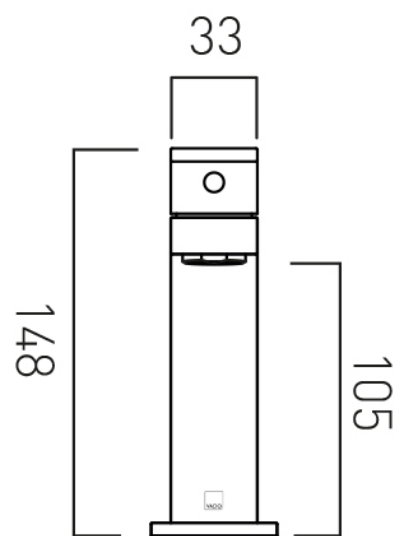

# SPECIFICATION SHEET

**COLLECTION:** NOTION

**PRODUCT CODE:** IND-NOT200/SB-BRG

**DESCRIPTION:**

slimline mono basin mixer  
single lever  
deck mounted  
smooth bodied  
without universal basin waste  
with water flow aerator  
ceramic cartridge C-010-N25  
2 x 1/2" nut x 550mm flexipipe connections  
deck mount drill hole diameter 35mm  
minimum operating pressure 1.0 bar MP

**FINISH:**

Brushed Gold

**MINIMUM OPERATING PRESSURE:**

1.0 bar MP

**FLOW RATE AT 3.0 BAR FLOW PRESSURE:**

5 l/min

tel: 01934 744466  
email: sales@vado.com  
www.vado.com

**where inspiration flows**  
taps | showering | accessories

# TECHNICAL DRAWING

**COLLECTION:** NOTION

**PRODUCT CODE:** IND-NOT200/SB-BRG

tel: 01934 744466  
email: [sales@vado.com](mailto:sales@vado.com)  
[www.vado.com](http://www.vado.com)

**where inspiration flows**  
taps | showering | accessories