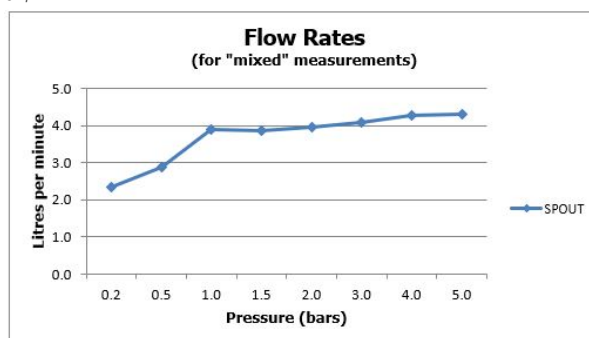

## FLOW REGULATOR:

5l/min fitted as standard

## MINIMUM OPERATING PRESSURE:

1.0 bar MP

## FLOW RATE AT 3.0 BAR FLOW PRESSURE:

5 l/min

tel: 01934 744466  
email: sales@vado.com  
www.vado.com

**where inspiration flows**  
taps | showering | accessories