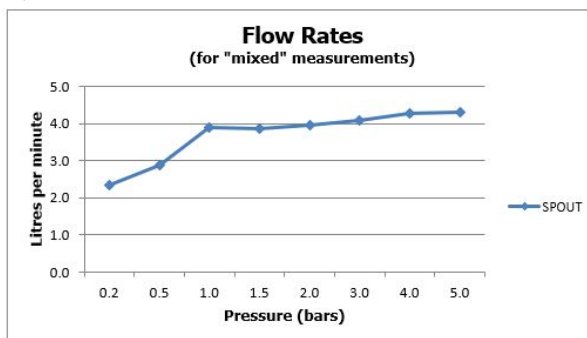

SPECIFICATION SHEET

COLLECTION: NOTION

PRODUCT CODE: IND-NOT200/SB-BG

DESCRIPTION:

slimline mono basin mixer
single lever
deck mounted
smooth bodied
without universal basin waste
with water flow aerator
ceramic cartridge C-010-N25
2 x 1/2" nut x 550mm flexipipe connections
deck mount drill hole diameter 35mm
minimum operating pressure 1.0 bar MP

FINISH:

Bright Gold

FLOW REGULATOR:

5l/min fitted as standard

MINIMUM OPERATING PRESSURE:

1.0 bar MP

FLOW RATE AT 3.0 BAR FLOW PRESSURE:

5 l/min