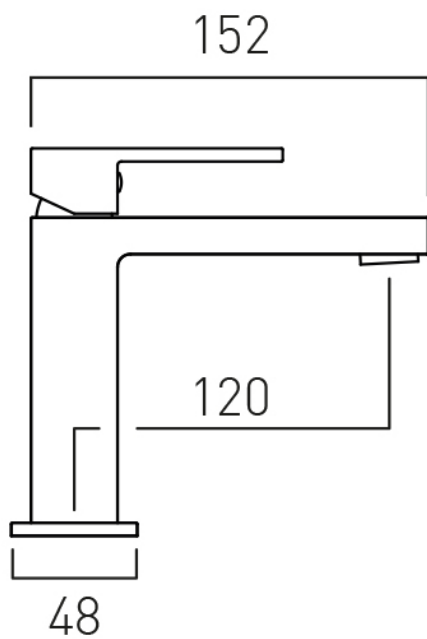

SPECIFICATION SHEET

COLLECTION: NOTION

PRODUCT CODE: IND-NOT200/SB-BG

DESCRIPTION:

slimline mono basin mixer
single lever
deck mounted
smooth bodied
without universal basin waste
with water flow aerator
ceramic cartridge C-010-N25
2 x 1/2" nut x 550mm flexipipe connections
deck mount drill hole diameter 35mm
minimum operating pressure 1.0 bar MP

tel: 01934 744466
email: sales@vado.com
www.vado.com

where inspiration flows
taps | showering | accessories

TECHNICAL DRAWING

COLLECTION: NOTION

PRODUCT CODE: IND-NOT200/SB-BG

tel: 01934 744466
email: sales@vado.com
www.vado.com