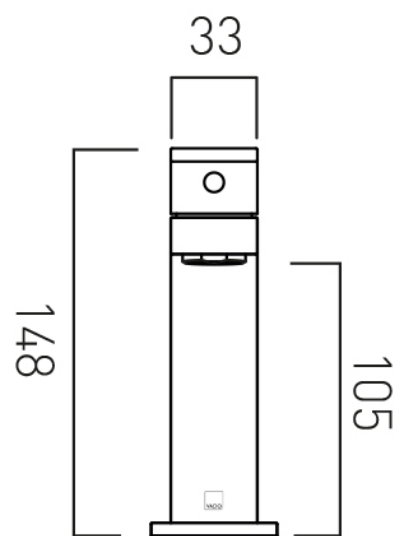

SPECIFICATION SHEET

COLLECTION: NOTION

PRODUCT CODE: IND-NOT200/SB-BG

DESCRIPTION:

slimline mono basin mixer
single lever
deck mounted
smooth bodied
without universal basin waste
with water flow aerator
ceramic cartridge C-010-N25
2 x 1/2" nut x 550mm flexipipe connections
deck mount drill hole diameter 35mm
minimum operating pressure 1.0 bar MP

tel: 01934 744466
email: sales@vado.com
www.vado.com

where inspiration flows
taps | showering | accessories

TECHNICAL DRAWING

COLLECTION: NOTION

PRODUCT CODE: IND-NOT200/SB-BG

tel: 01934 744466
email: sales@vado.com
www.vado.com