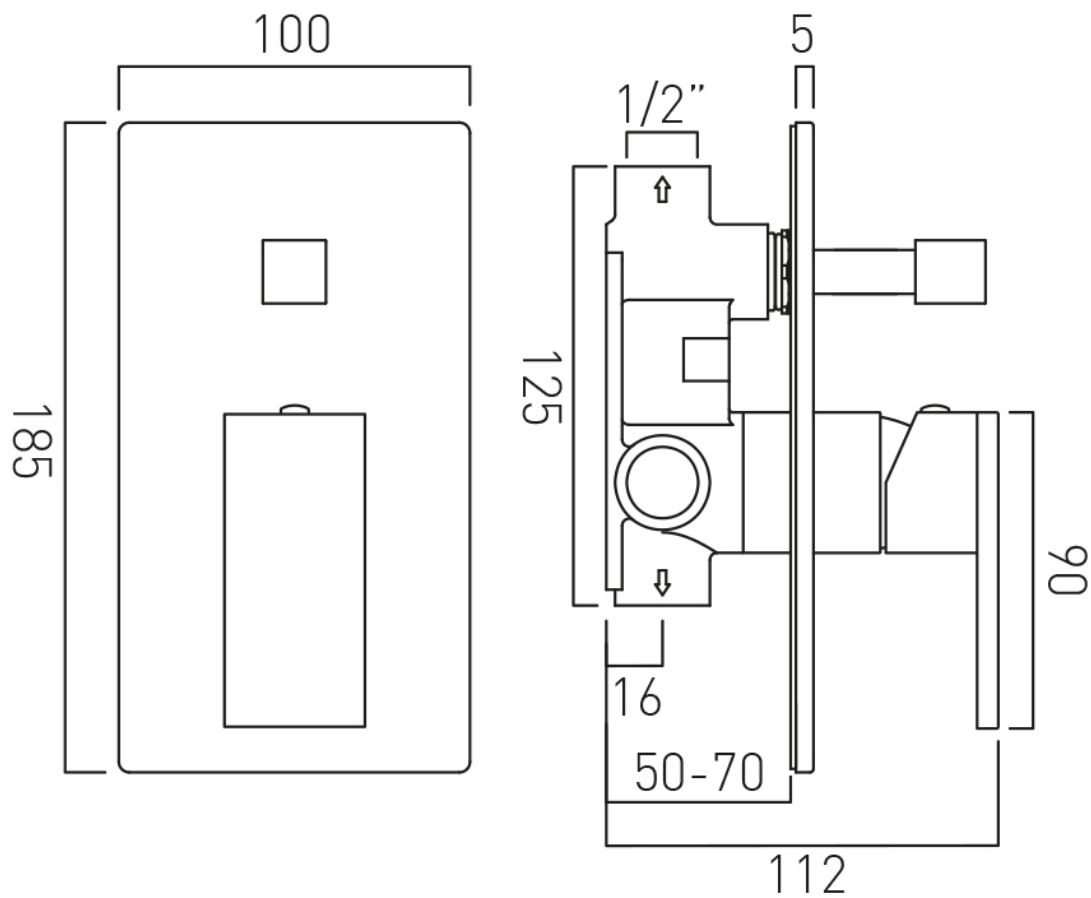

## DESCRIPTION:

concealed shower valve with diverter  
single lever  
wall mounted  
ceramic cartridge CAR-K35A  
2 x 1/2" female inlets  
2 x 1/2" female outlets  
min-max wall mount 50-70mm  
minimum operating pressure 0.2 bar LP shower / 1.5 bar MP bath

## FLOW RATE AT 3.0 BAR FLOW PRESSURE:

22 l/min

tel: 01934 744466  
email: sales@vado.com  
www.vado.com

**where inspiration flows**  
taps | showering | accessories

# TECHNICAL DRAWING

**COLLECTION:** NOTION

**PRODUCT CODE:** IND-NOT147A-BRN

tel: 01934 744466  
email: sales@vado.com  
www.vado.com

**where inspiration flows**  
taps | showering | accessories