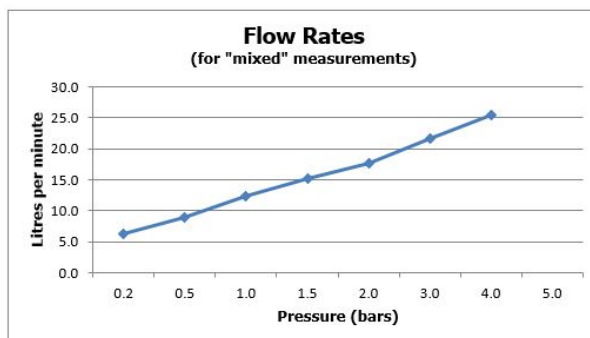

## DESCRIPTION:

concealed shower valve with diverter  
single lever  
wall mounted  
ceramic cartridge CAR-K35A  
2 x 1/2" female inlets  
2 x 1/2" female outlets  
min-max wall mount 50-70mm  
minimum operating pressure 0.2 bar LP shower / 1.5 bar MP bath

## MINIMUM OPERATING PRESSURE:

0.2 bar LP (shower) 1.5 bar MP (bath)

## FLOW RATE AT 3.0 BAR FLOW PRESSURE:

22 l/min

tel: 01934 744466  
email: sales@vado.com  
www.vado.com

**where inspiration flows**  
taps | showering | accessories