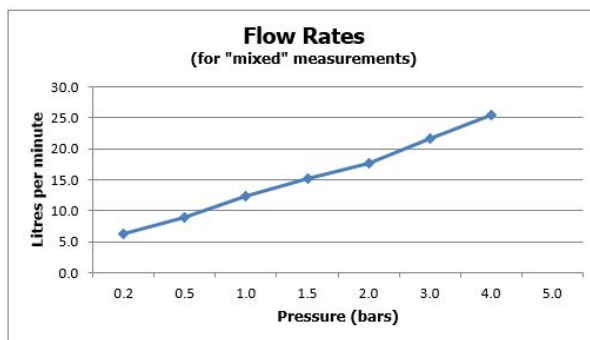

SPECIFICATION SHEET

COLLECTION: NOTION

PRODUCT CODE: IND-NOT147A-BRG

DESCRIPTION:

concealed shower valve with diverter
single lever
wall mounted
ceramic cartridge CAR-K35A
2 x 1/2" female inlets
2 x 1/2" female outlets
min-max wall mount 50-70mm
minimum operating pressure 0.2 bar LP shower / 1.5 bar MP bath

FINISH:

Brushed Gold

MINIMUM OPERATING PRESSURE:

0.2 bar LP (shower) 1.5 bar MP (bath)

FLOW RATE AT 3.0 BAR FLOW PRESSURE:

22 l/min

tel: 01934 744466
email: sales@vado.com
www.vado.com

where inspiration flows
taps | showering | accessories