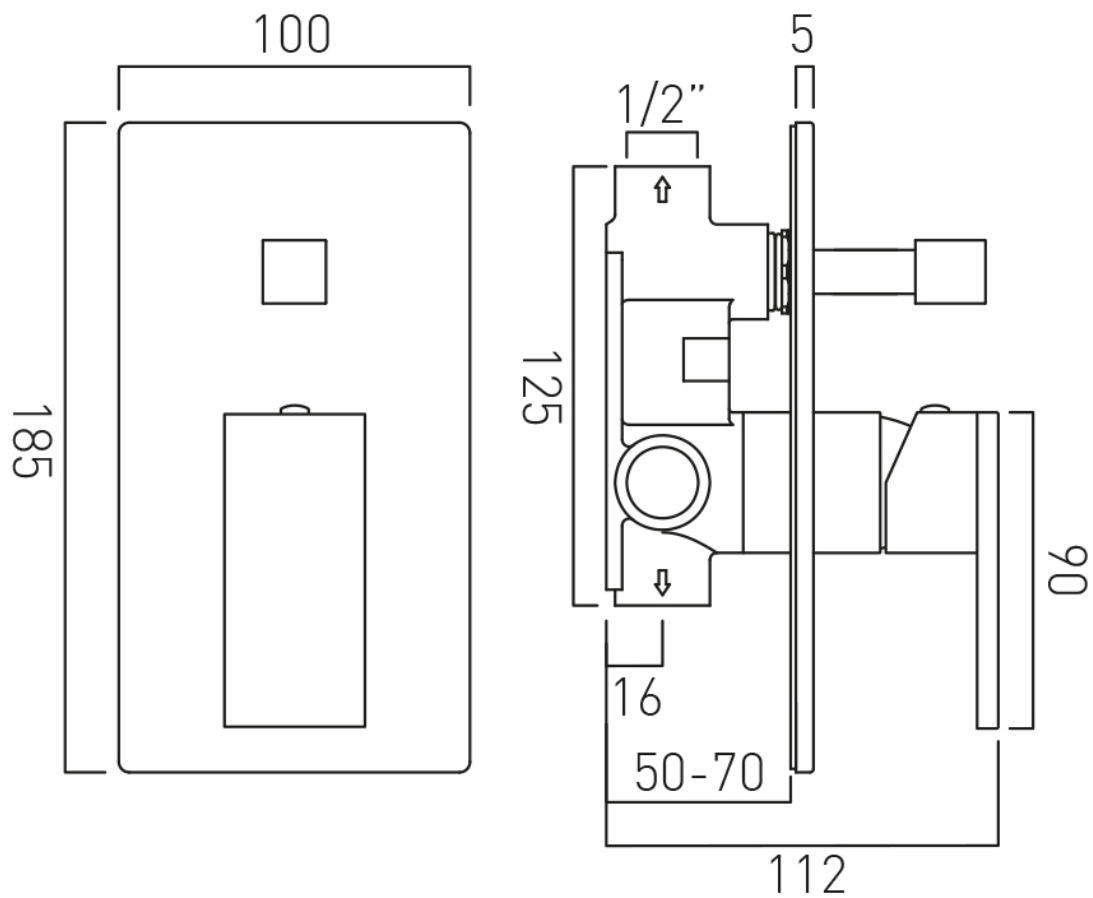

SPECIFICATION SHEET

COLLECTION: NOTION

PRODUCT CODE: IND-NOT147A-BRG

DESCRIPTION:

concealed shower valve with diverter
single lever
wall mounted
ceramic cartridge CAR-K35A
2 x 1/2" female inlets
2 x 1/2" female outlets
min-max wall mount 50-70mm
minimum operating pressure 0.2 bar LP shower / 1.5 bar MP bath

FINISH:

Brushed Gold

MINIMUM OPERATING PRESSURE:

0.2 bar LP (shower) 1.5 bar MP (bath)

FLOW RATE AT 3.0 BAR FLOW PRESSURE:

22 l/min

tel: 01934 744466
email: sales@vado.com
www.vado.com

where inspiration flows
taps | showering | accessories

TECHNICAL DRAWING

COLLECTION: NOTION

PRODUCT CODE: IND-NOT147A-BRG

tel: 01934 744466
email: sales@vado.com
www.vado.com

where inspiration flows
taps | showering | accessories