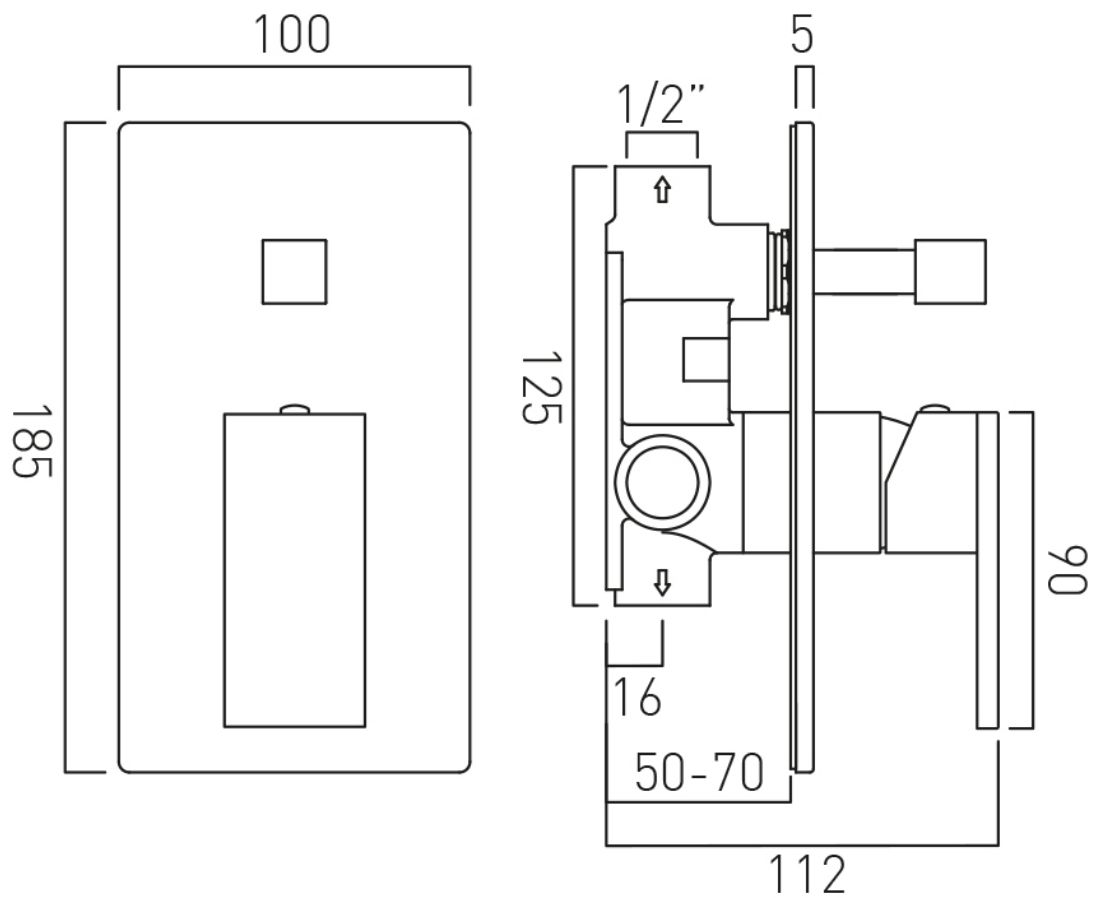

# SPECIFICATION SHEET

**COLLECTION:** NOTION

**PRODUCT CODE:** IND-NOT147A-BLK

**DESCRIPTION:**

concealed shower valve with diverter  
single lever  
wall mounted  
ceramic cartridge CAR-K35A  
2 x 1/2" female inlets  
2 x 1/2" female outlets  
min-max wall mount 50-70mm  
minimum operating pressure 0.2 bar LP shower / 1.5 bar MP bath

**FINISH:**

Brushed Black

**MINIMUM OPERATING PRESSURE:**

0.2 bar LP (shower) 1.5 bar MP (bath)

**FLOW RATE AT 3.0 BAR FLOW PRESSURE:**

22 l/min

tel: 01934 744466  
email: sales@vado.com  
www.vado.com

**where inspiration flows**  
taps | showering | accessories

# TECHNICAL DRAWING

**COLLECTION:** NOTION

**PRODUCT CODE:** IND-NOT147A-BLK

tel: 01934 744466  
email: sales@vado.com  
www.vado.com

**where inspiration flows**  
taps | showering | accessories