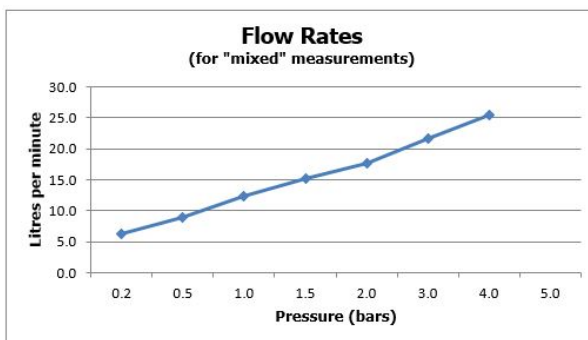

# SPECIFICATION SHEET

**COLLECTION:** NOTION

**PRODUCT CODE:** IND-NOT147A-BLK

**DESCRIPTION:**

concealed shower valve with diverter  
single lever  
wall mounted  
ceramic cartridge CAR-K35A  
2 x 1/2" female inlets  
2 x 1/2" female outlets  
min-max wall mount 50-70mm  
minimum operating pressure 0.2 bar LP shower / 1.5 bar MP bath

**FINISH:**

Brushed Black

**MINIMUM OPERATING PRESSURE:**

0.2 bar LP (shower) 1.5 bar MP (bath)

**FLOW RATE AT 3.0 BAR FLOW PRESSURE:**

22 l/min

tel: 01934 744466  
email: sales@vado.com  
www.vado.com

**where inspiration flows**  
taps | showering | accessories