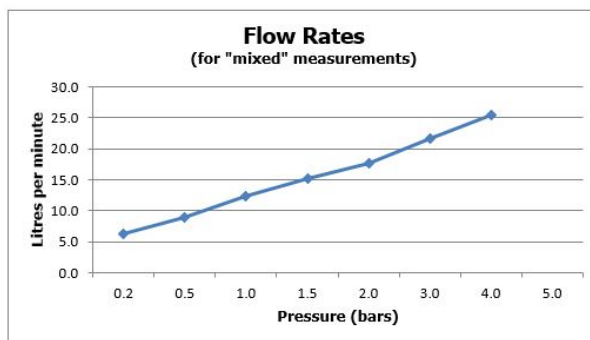

SPECIFICATION SHEET

COLLECTION: NOTION

PRODUCT CODE: IND-NOT147A-BG

DESCRIPTION:

concealed shower valve with diverter
single lever
wall mounted
ceramic cartridge CAR-K35A
2 x 1/2" female inlets
2 x 1/2" female outlets
min-max wall mount 50-70mm
minimum operating pressure 0.2 bar LP shower / 1.5 bar MP bath

FINISH:

Bright Gold

MINIMUM OPERATING PRESSURE:

0.2 bar LP (shower) 1.5 bar MP (bath)

FLOW RATE AT 3.0 BAR FLOW PRESSURE:

22 l/min

tel: 01934 744466
email: sales@vado.com
www.vado.com

where inspiration flows
taps | showering | accessories