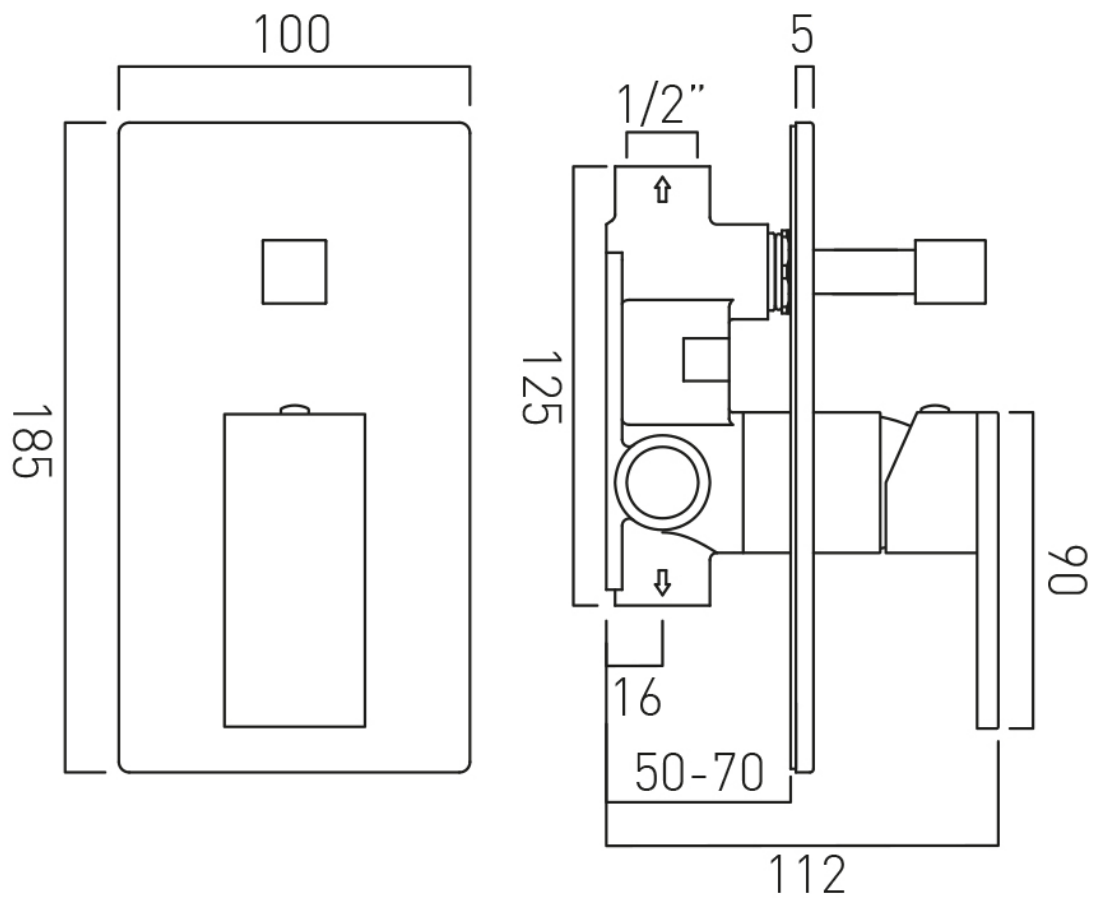

SPECIFICATION SHEET

COLLECTION: NOTION

PRODUCT CODE: IND-NOT147A-BG

DESCRIPTION:

concealed shower valve with diverter
single lever
wall mounted
ceramic cartridge CAR-K35A
2 x 1/2" female inlets
2 x 1/2" female outlets
min-max wall mount 50-70mm
minimum operating pressure 0.2 bar LP shower / 1.5 bar MP bath

FINISH:

Bright Gold

MINIMUM OPERATING PRESSURE:

0.2 bar LP (shower) 1.5 bar MP (bath)

FLOW RATE AT 3.0 BAR FLOW PRESSURE:

22 l/min

tel: 01934 744466
email: sales@vado.com
www.vado.com

where inspiration flows
taps | showering | accessories

TECHNICAL DRAWING

COLLECTION: NOTION

PRODUCT CODE: IND-NOT147A-BG

tel: 01934 744466
email: sales@vado.com
www.vado.com

where inspiration flows
taps | showering | accessories