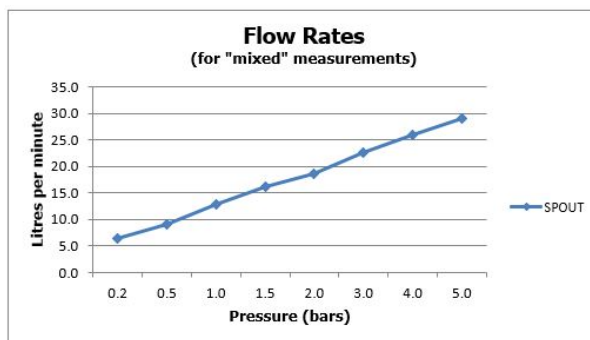

SPECIFICATION SHEET

COLLECTION: NOTION

PRODUCT CODE: IND-NOT145A-BRN

DESCRIPTION:

concealed shower valve
single lever
wall mounted
ceramic cartridge CAR-K35A
2 x 1/2" inlets
2 x 1/2" outlets (one is blanked off)
min-max wall mount 40-65mm
minimum operating pressure 0.2 bar LP shower / 1.5 bar MP bath

FINISH:

Brushed Nickel

MINIMUM OPERATING PRESSURE:

0.2 bar LP (shower) 1.5 bar MP (bath)

FLOW RATE AT 3.0 BAR FLOW PRESSURE:

22 l/min

tel: 01934 744466
email: sales@vado.com
www.vado.com

where inspiration flows
taps | showering | accessories