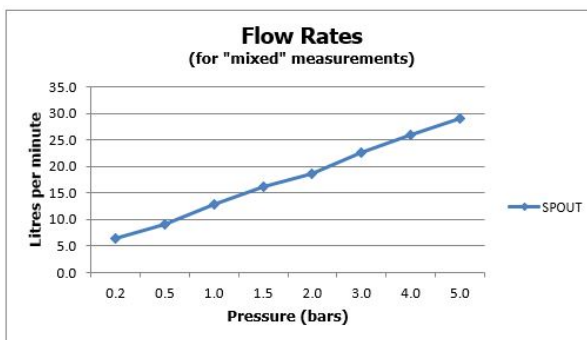

SPECIFICATION SHEET

COLLECTION: NOTION

PRODUCT CODE: IND-NOT145A-BRG

DESCRIPTION:

concealed shower valve
single lever
wall mounted
ceramic cartridge CAR-K35A
2 x 1/2" inlets
2 x 1/2" outlets (one is blanked off)
min-max wall mount 40-65mm
minimum operating pressure 0.2 bar LP shower / 1.5 bar MP bath

FINISH:

Brushed Gold

MINIMUM OPERATING PRESSURE:

0.2 bar LP (shower) 1.5 bar MP (bath)

FLOW RATE AT 3.0 BAR FLOW PRESSURE:

22 l/min

tel: 01934 744466
email: sales@vado.com
www.vado.com

where inspiration flows
taps | showering | accessories