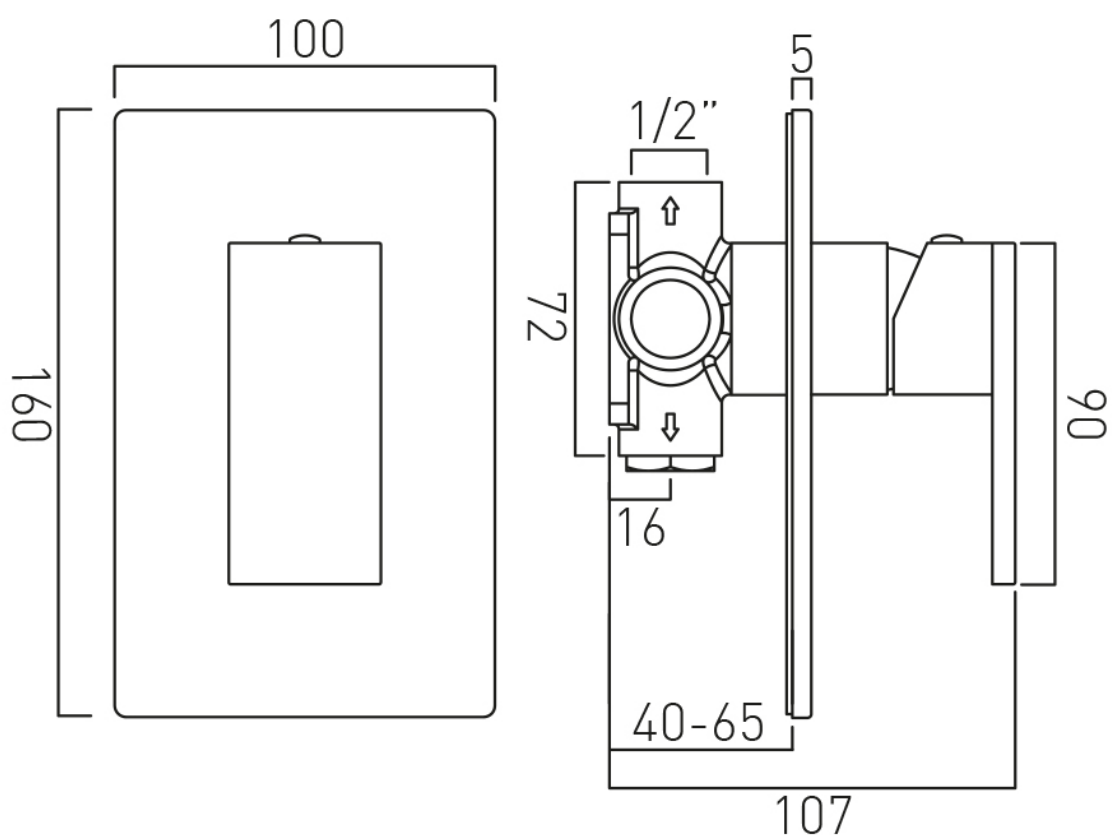

SPECIFICATION SHEET

COLLECTION: NOTION

PRODUCT CODE: IND-NOT145A-BRG

DESCRIPTION:

concealed shower valve
single lever
wall mounted
ceramic cartridge CAR-K35A
2 x 1/2" inlets
2 x 1/2" outlets (one is blanked off)
min-max wall mount 40-65mm
minimum operating pressure 0.2 bar LP shower / 1.5 bar MP bath

FINISH:

Brushed Gold

MINIMUM OPERATING PRESSURE:

0.2 bar LP (shower) 1.5 bar MP (bath)

FLOW RATE AT 3.0 BAR FLOW PRESSURE:

22 l/min

tel: 01934 744466
email: sales@vado.com
www.vado.com

where inspiration flows
taps | showering | accessories

TECHNICAL DRAWING

COLLECTION: NOTION

PRODUCT CODE: IND-NOT145A-BRG

tel: 01934 744466
email: sales@vado.com
www.vado.com

where inspiration flows
taps | showering | accessories