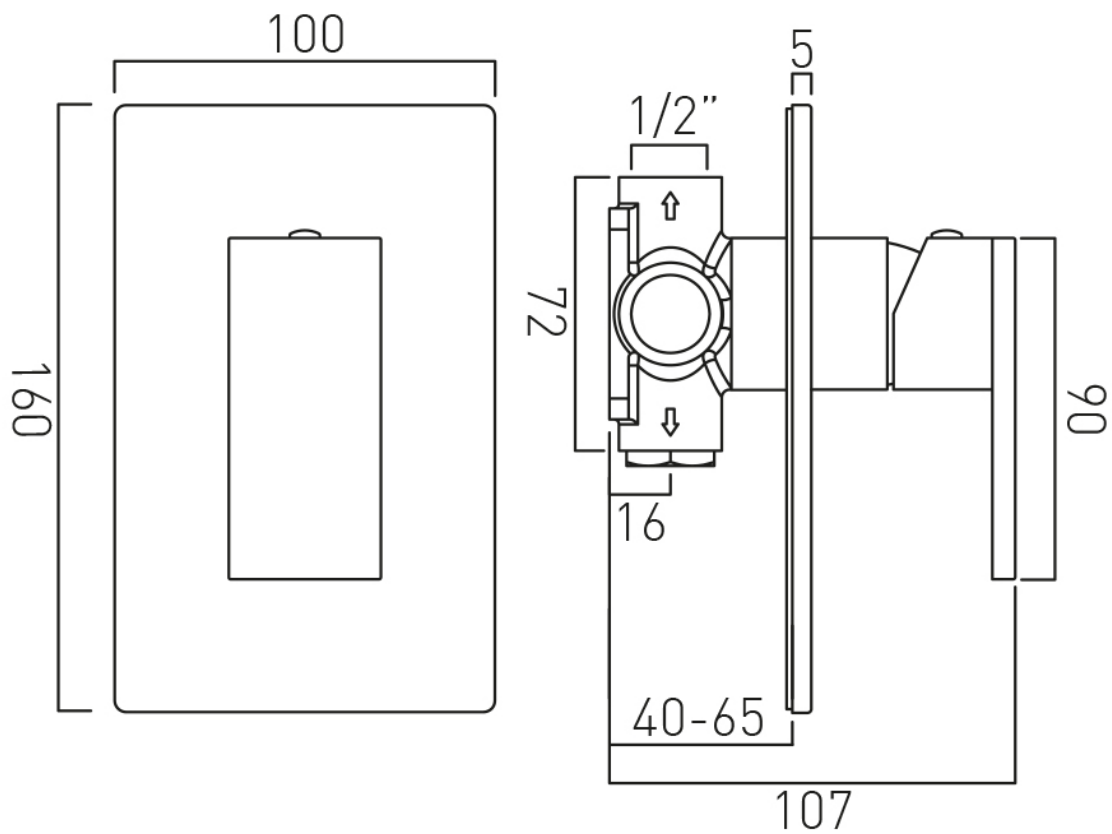

# SPECIFICATION SHEET

**COLLECTION:** NOTION

**PRODUCT CODE:** IND-NOT145A-BLK

**DESCRIPTION:**

concealed shower valve  
single lever  
wall mounted  
ceramic cartridge CAR-K35A  
2 x 1/2" inlets  
2 x 1/2" outlets (one is blanked off)  
min-max wall mount 40-65mm  
minimum operating pressure 0.2 bar LP shower / 1.5 bar MP bath

**FINISH:**

Brushed Black

**MINIMUM OPERATING PRESSURE:**

0.2 bar LP (shower) 1.5 bar MP (bath)

**FLOW RATE AT 3.0 BAR FLOW PRESSURE:**

22 l/min

tel: 01934 744466  
email: sales@vado.com  
www.vado.com

**where inspiration flows**  
taps | showering | accessories

# TECHNICAL DRAWING

**COLLECTION:** NOTION

**PRODUCT CODE:** IND-NOT145A-BLK

tel: 01934 744466  
email: sales@vado.com  
www.vado.com

**where inspiration flows**  
taps | showering | accessories