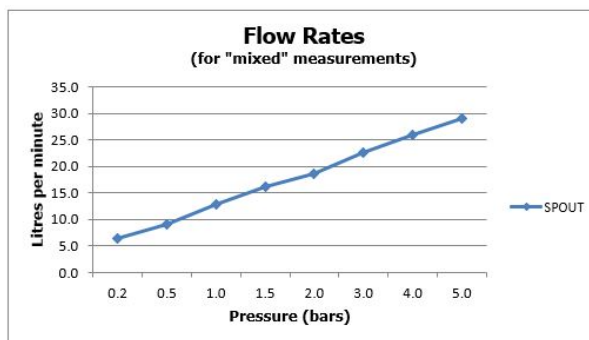

# SPECIFICATION SHEET

**COLLECTION:** NOTION

**PRODUCT CODE:** IND-NOT145A-BLK

**DESCRIPTION:**

concealed shower valve  
single lever  
wall mounted  
ceramic cartridge CAR-K35A  
2 x 1/2" inlets  
2 x 1/2" outlets (one is blanked off)  
min-max wall mount 40-65mm  
minimum operating pressure 0.2 bar LP shower / 1.5 bar MP bath

**FINISH:**

Brushed Black

**MINIMUM OPERATING PRESSURE:**

0.2 bar LP (shower) 1.5 bar MP (bath)

**FLOW RATE AT 3.0 BAR FLOW PRESSURE:**

22 l/min

tel: 01934 744466  
email: sales@vado.com  
www.vado.com

**where inspiration flows**  
taps | showering | accessories