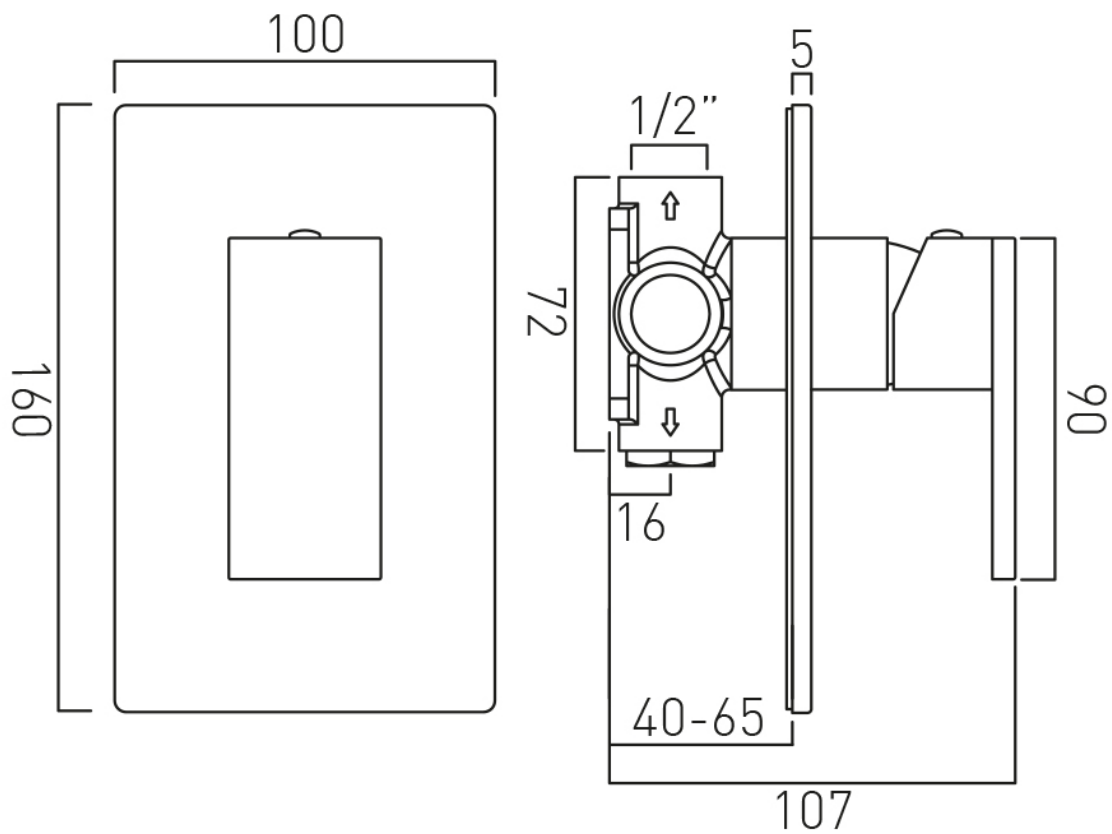

SPECIFICATION SHEET

COLLECTION: NOTION

PRODUCT CODE: IND-NOT145A-BG

DESCRIPTION:

concealed shower valve
single lever
wall mounted
ceramic cartridge CAR-K35A
2 x 1/2" inlets
2 x 1/2" outlets (one is blanked off)
min-max wall mount 40-65mm
minimum operating pressure 0.2 bar LP shower / 1.5 bar MP bath

FINISH:

Bright Gold

MINIMUM OPERATING PRESSURE:

0.2 bar LP (shower) 1.5 bar MP (bath)

FLOW RATE AT 3.0 BAR FLOW PRESSURE:

22 l/min

tel: 01934 744466
email: sales@vado.com
www.vado.com

where inspiration flows
taps | showering | accessories

TECHNICAL DRAWING

COLLECTION: NOTION

PRODUCT CODE: IND-NOT145A-BG

tel: 01934 744466
email: sales@vado.com
www.vado.com

where inspiration flows
taps | showering | accessories