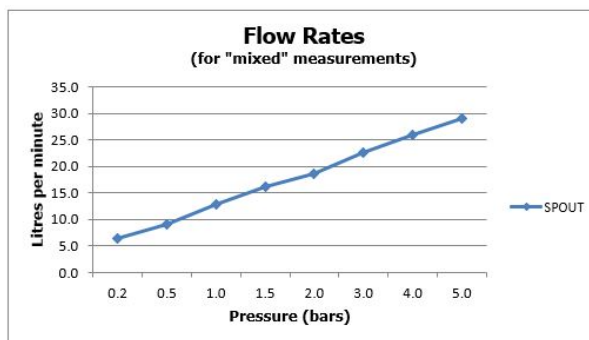

SPECIFICATION SHEET

COLLECTION: NOTION

PRODUCT CODE: IND-NOT145A-BG

DESCRIPTION:

concealed shower valve
single lever
wall mounted
ceramic cartridge CAR-K35A
2 x 1/2" inlets
2 x 1/2" outlets (one is blanked off)
min-max wall mount 40-65mm
minimum operating pressure 0.2 bar LP shower / 1.5 bar MP bath

FINISH:

Bright Gold

MINIMUM OPERATING PRESSURE:

0.2 bar LP (shower) 1.5 bar MP (bath)

FLOW RATE AT 3.0 BAR FLOW PRESSURE:

22 l/min

tel: 01934 744466
email: sales@vado.com
www.vado.com

where inspiration flows
taps | showering | accessories