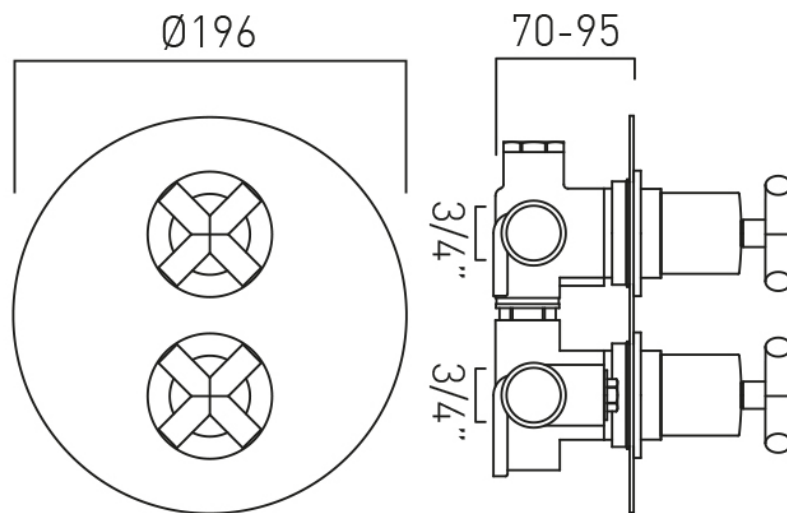

TECHNICAL DRAWING

COLLECTION: ELEMENTS

PRODUCT CODE: IND-ELE148D/2-BLK

tel: 01934 744466
email: sales@vado.com
www.vado.com

where inspiration flows
taps | showering | accessories