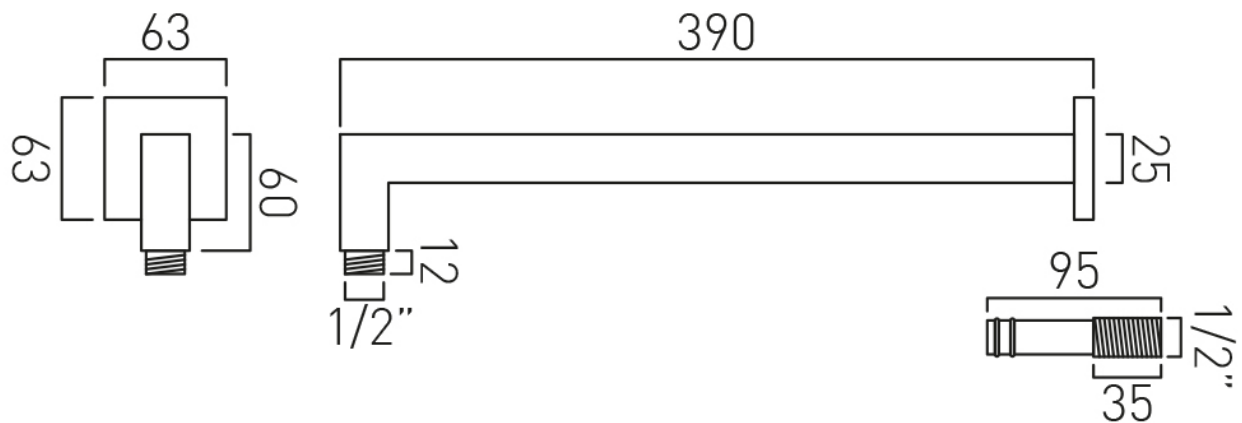


SPECIFICATION SHEET

COLLECTION: INDIVIDUAL

PRODUCT CODE: IND-EFSA/SQ-BRN

DESCRIPTION:

shower arm square easy fit wall mounted

FINISH:

Brushed Nickel

tel: 01934 744466
email: sales@vado.com
www.vado.com

where inspiration flows
taps | showering | accessories

TECHNICAL DRAWING

COLLECTION: INDIVIDUAL

PRODUCT CODE: IND-EFSA/SQ-BRN

tel: 01934 744466
email: sales@vado.com
www.vado.com

where inspiration flows
taps | showering | accessories