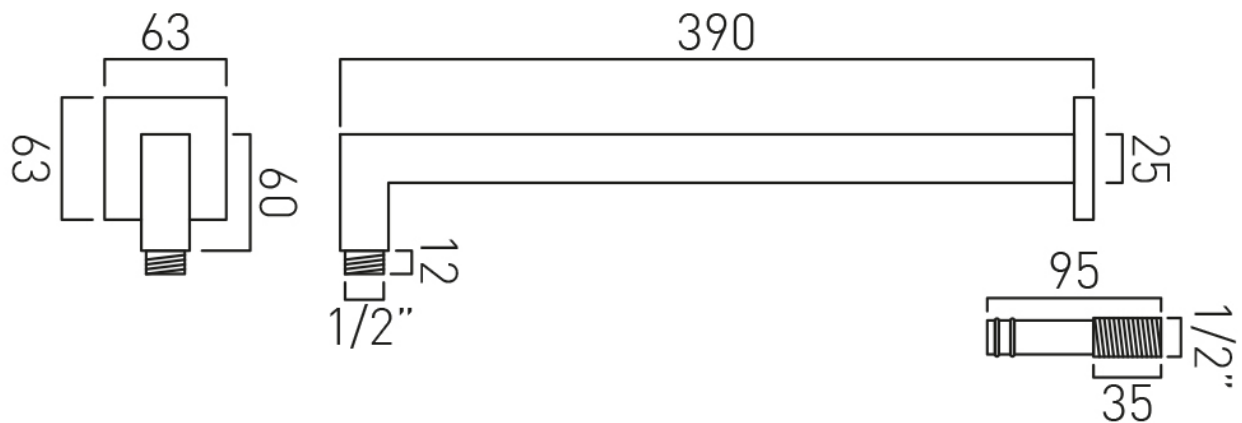

SPECIFICATION SHEET

COLLECTION: INDIVIDUAL

PRODUCT CODE: IND-EFSA/SQ-BRG

DESCRIPTION:

shower arm square easy fit wall mounted

FINISH:

Brushed Gold

tel: 01934 744466
email: sales@vado.com
www.vado.com

where inspiration flows
taps | showering | accessories

TECHNICAL DRAWING

COLLECTION: INDIVIDUAL

PRODUCT CODE: IND-EFSA/SQ-BRG

tel: 01934 744466
email: sales@vado.com
www.vado.com

where inspiration flows
taps | showering | accessories