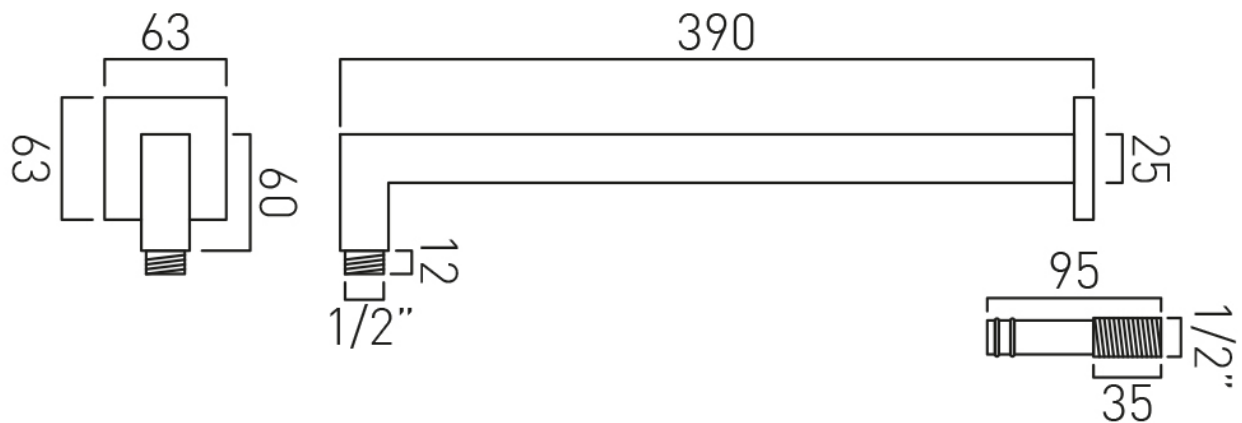

SPECIFICATION SHEET

COLLECTION: INDIVIDUAL

PRODUCT CODE: IND-EFSA/SQ-BG

DESCRIPTION:

shower arm square easy fit wall mounted

FINISH:

Bright Gold

tel: 01934 744466
email: sales@vado.com
www.vado.com

where inspiration flows
taps | showering | accessories

TECHNICAL DRAWING

COLLECTION: INDIVIDUAL

PRODUCT CODE: IND-EFSA/SQ-BG

tel: 01934 744466
email: sales@vado.com
www.vado.com

where inspiration flows
taps | showering | accessories