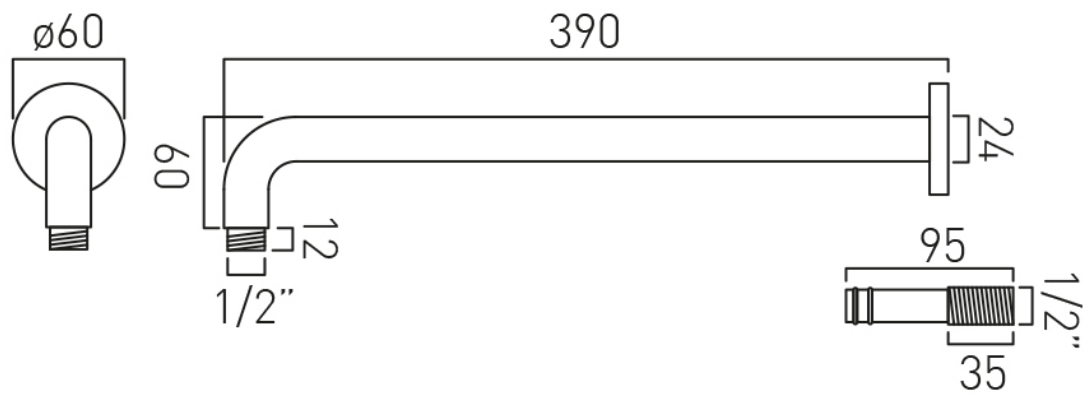


SPECIFICATION SHEET

COLLECTION: INDIVIDUAL

PRODUCT CODE: IND-EFSA/RO-BRG

DESCRIPTION:

shower arm round easy fit wall mounted

FINISH:

Brushed Gold

tel: 01934 744466
email: sales@vado.com
www.vado.com

where inspiration flows
taps | showering | accessories

TECHNICAL DRAWING

COLLECTION: INDIVIDUAL

PRODUCT CODE: IND-EFSA/RO-BRG

tel: 01934 744466
email: sales@vado.com
www.vado.com

where inspiration flows
taps | showering | accessories