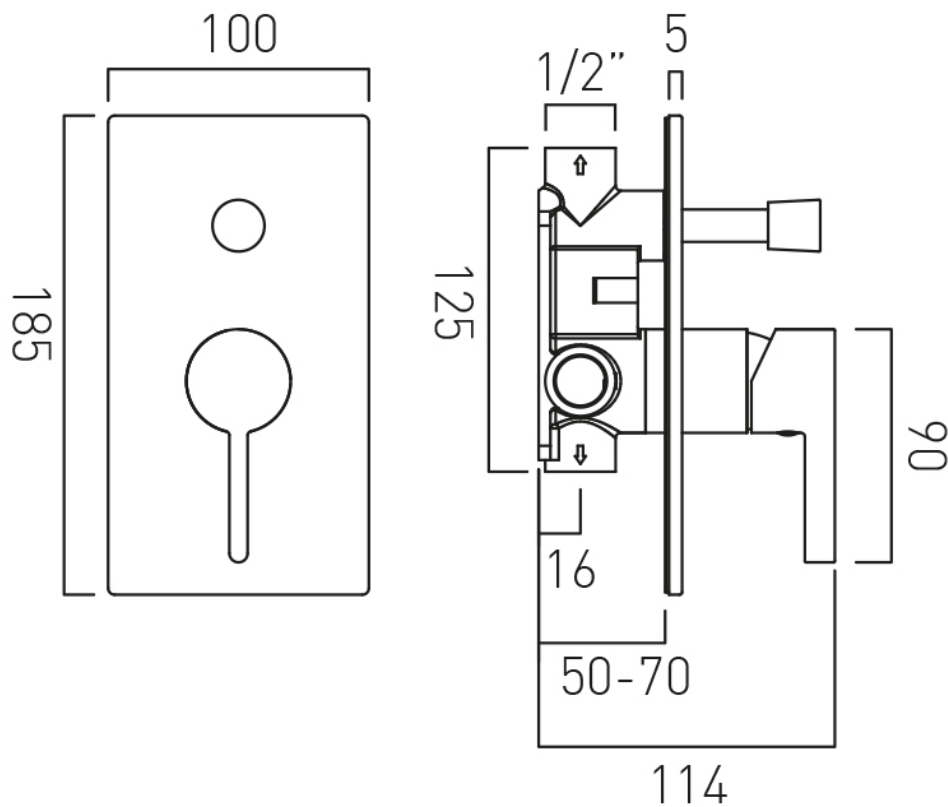

SPECIFICATION SHEET

COLLECTION: EDIT

PRODUCT CODE: IND-EDI147A-BRG

DESCRIPTION:

concealed shower valve with diverter
single lever
wall mounted
ceramic cartridge CAR-K35A
2 x 1/2" female inlets
2 x 1/2" female outlets
min-max wall mount 50-70mm

FINISH:

Brushed Gold

MINIMUM OPERATING PRESSURE:

0.2 bar LP (shower) 1.5 bar MP (bath)

FLOW RATE AT 3.0 BAR FLOW PRESSURE:

22 l/min

tel: 01934 744466
email: sales@vado.com
www.vado.com

where inspiration flows
taps | showering | accessories

TECHNICAL DRAWING

COLLECTION: EDIT

PRODUCT CODE: IND-EDI147A-BRG

tel: 01934 744466
email: sales@vado.com
www.vado.com

where inspiration flows
taps | showering | accessories