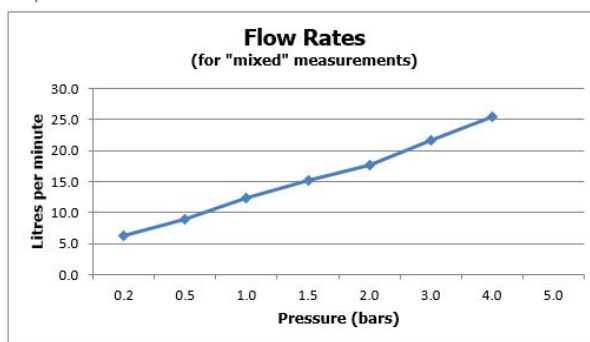

FINISH:

Brushed Gold

MINIMUM OPERATING PRESSURE:

0.2 bar LP (shower) 1.5 bar MP (bath)

FLOW RATE AT 3.0 BAR FLOW PRESSURE:

22 l/min

tel: 01934 744466
email: sales@vado.com
www.vado.com

where inspiration flows
taps | showering | accessories