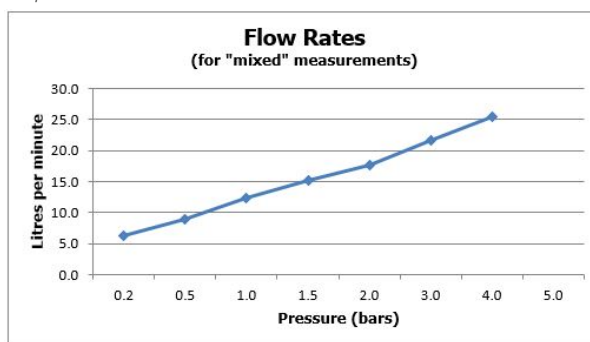

FINISH:

Brushed Black

MINIMUM OPERATING PRESSURE:

0.2 bar LP (shower) 1.5 bar MP (bath)

FLOW RATE AT 3.0 BAR FLOW PRESSURE:

22 l/min

tel: 01934 744466
email: sales@vado.com
www.vado.com

where inspiration flows
taps | showering | accessories