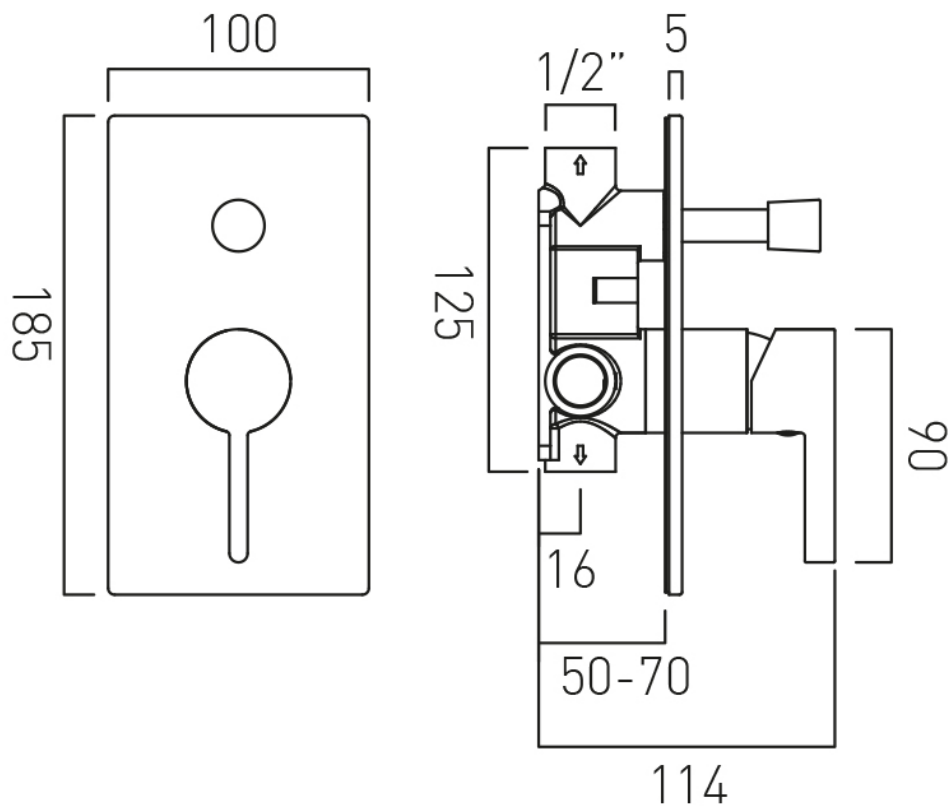

SPECIFICATION SHEET

COLLECTION: EDIT

PRODUCT CODE: IND-EDI147A-BLK

DESCRIPTION:

concealed shower valve with diverter
single lever
wall mounted
ceramic cartridge CAR-K35A
2 x 1/2" female inlets
2 x 1/2" female outlets
min-max wall mount 50-70mm

FINISH:

Brushed Black

MINIMUM OPERATING PRESSURE:

0.2 bar LP (shower) 1.5 bar MP (bath)

FLOW RATE AT 3.0 BAR FLOW PRESSURE:

22 l/min

tel: 01934 744466
email: sales@vado.com
www.vado.com

where inspiration flows
taps | showering | accessories

TECHNICAL DRAWING

COLLECTION: EDIT

PRODUCT CODE: IND-EDI147A-BLK

tel: 01934 744466
email: sales@vado.com
www.vado.com

where inspiration flows
taps | showering | accessories