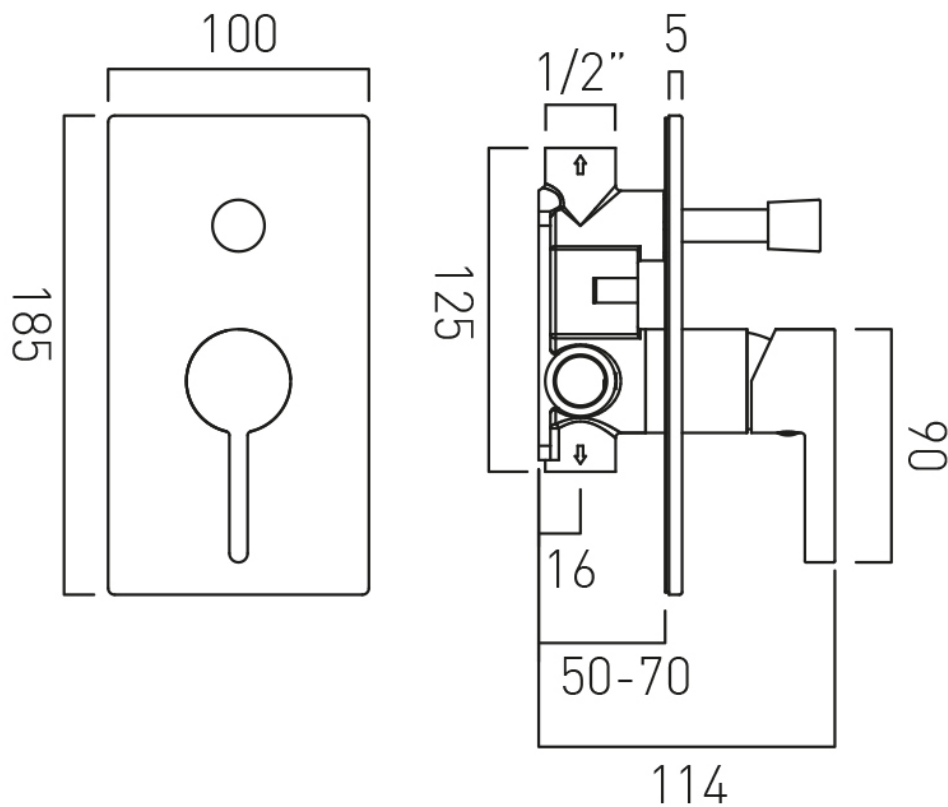

# SPECIFICATION SHEET

**COLLECTION:** EDIT

**PRODUCT CODE:** IND-EDI147A-BG

**DESCRIPTION:**

concealed shower valve with diverter  
single lever  
wall mounted  
ceramic cartridge CAR-K35A  
2 x 1/2" female inlets  
2 x 1/2" female outlets  
min-max wall mount 50-70mm

**FINISH:**

Bright Gold

**MINIMUM OPERATING PRESSURE:**

0.2 bar LP (shower) 1.5 bar MP (bath)

**FLOW RATE AT 3.0 BAR FLOW PRESSURE:**

22 l/min

tel: 01934 744466  
email: sales@vado.com  
www.vado.com

**where inspiration flows**  
taps | showering | accessories

# TECHNICAL DRAWING

**COLLECTION:** EDIT

**PRODUCT CODE:** IND-EDI147A-BG

tel: 01934 744466  
email: sales@vado.com  
www.vado.com

**where inspiration flows**  
taps | showering | accessories