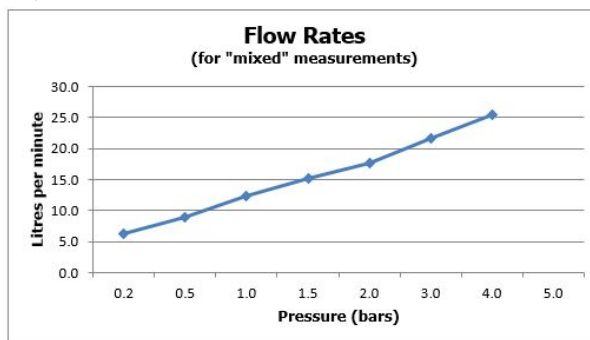

**FINISH:**

Bright Gold

**MINIMUM OPERATING PRESSURE:**

0.2 bar LP (shower) 1.5 bar MP (bath)

**FLOW RATE AT 3.0 BAR FLOW PRESSURE:**

22 l/min

tel: 01934 744466  
email: sales@vado.com  
www.vado.com

**where inspiration flows**  
taps | showering | accessories