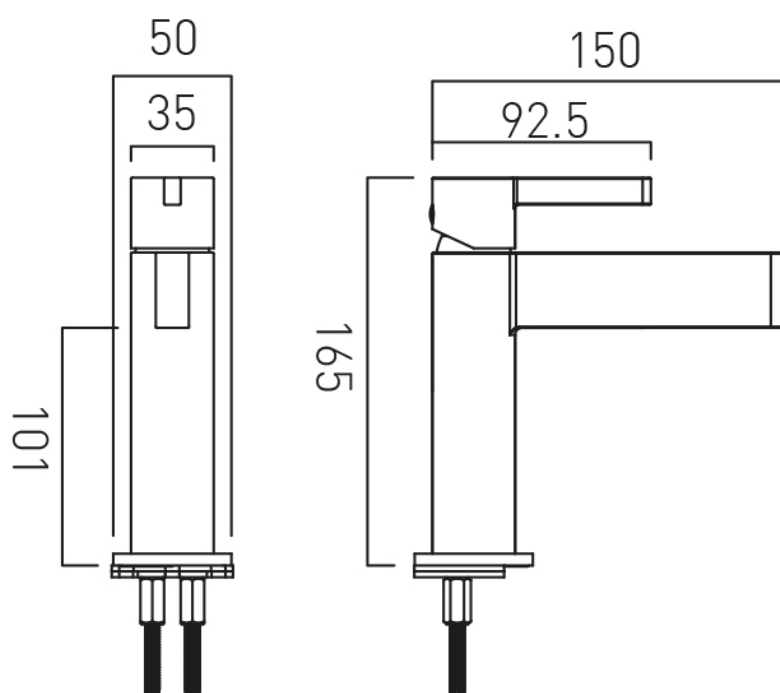

tel: 01934 744466
email: sales@vado.com
www.vado.com

where inspiration flows
taps | showering | accessories

TECHNICAL DRAWING

COLLECTION: EDIT

PRODUCT CODE: IND-EDI100/SB-BLK

tel: 01934 744466
email: sales@vado.com
www.vado.com