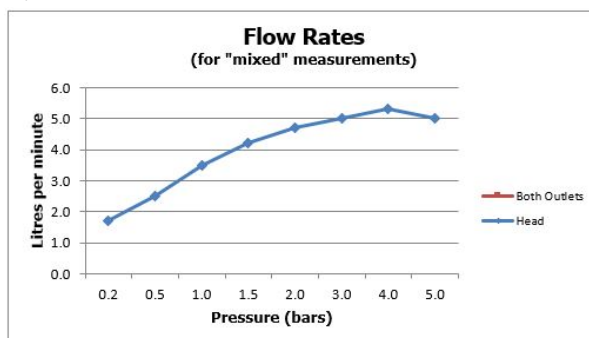

FINISH:

Brushed Black

FLOW REGULATOR:

flow regulator fitted as standard

MINIMUM OPERATING PRESSURE:

1.0 bar MP

FLOW RATE AT 3.0 BAR FLOW PRESSURE:

5 l/min