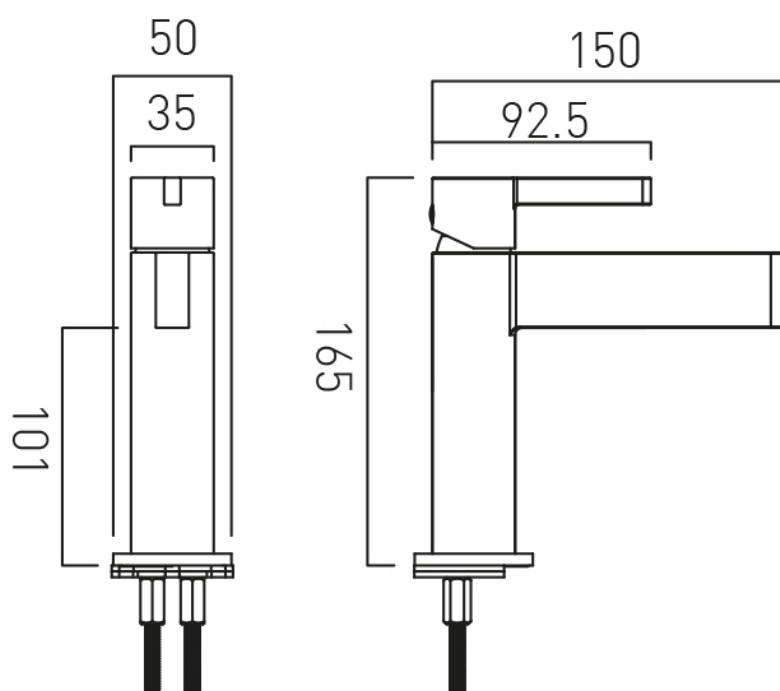

SPECIFICATION SHEET

COLLECTION: EDIT

PRODUCT CODE: IND-EDI100/SB-BG

DESCRIPTION:

mono basin mixer
single lever
deck mounted
smooth bodied without universal basin waste
minimum operating pressure 1.0 bar MP

tel: 01934 744466
email: sales@vado.com
www.vado.com

where inspiration flows
taps | showering | accessories

TECHNICAL DRAWING

COLLECTION: EDIT

PRODUCT CODE: IND-EDI100/SB-BG

tel: 01934 744466
email: sales@vado.com
www.vado.com