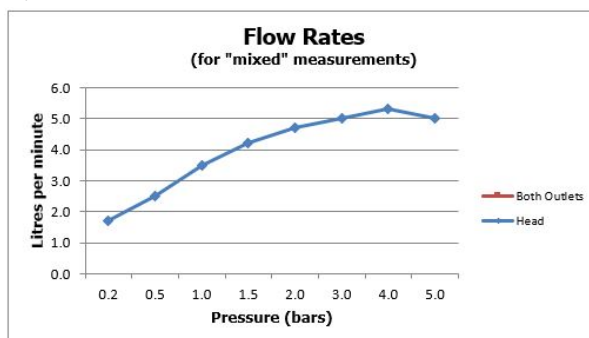

FINISH:

Bright Gold

FLOW REGULATOR:

flow regulator fitted as standard

MINIMUM OPERATING PRESSURE:

1.0 bar MP

FLOW RATE AT 3.0 BAR FLOW PRESSURE:

5 l/min