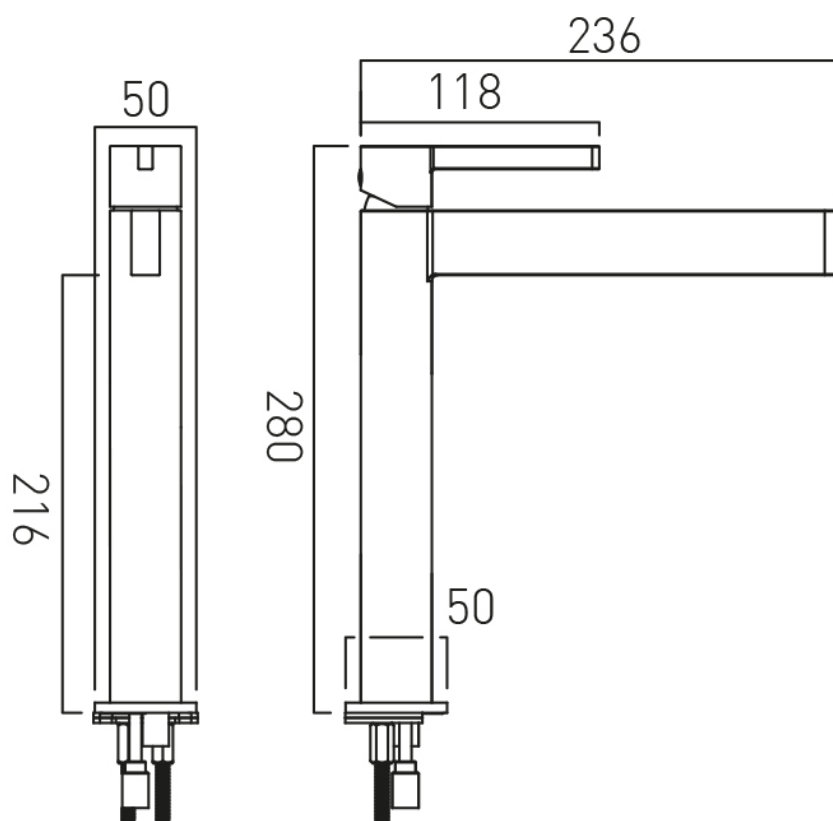

TECHNICAL DRAWING

COLLECTION: EDIT

PRODUCT CODE: IND-EDI100E/SB-BRG

tel: 01934 744466
email: sales@vado.com
www.vado.com

where inspiration flows
taps | showering | accessories