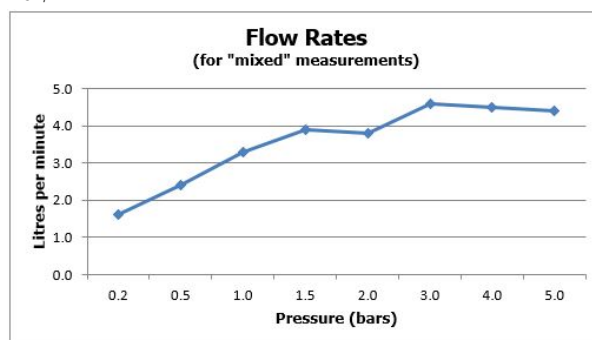

FINISH:

Brushed Gold

FLOW REGULATOR:

flow regulator fitted as standard

MINIMUM OPERATING PRESSURE:

1.0 bar MP

FLOW RATE AT 3.0 BAR FLOW PRESSURE:

4.5 l/min