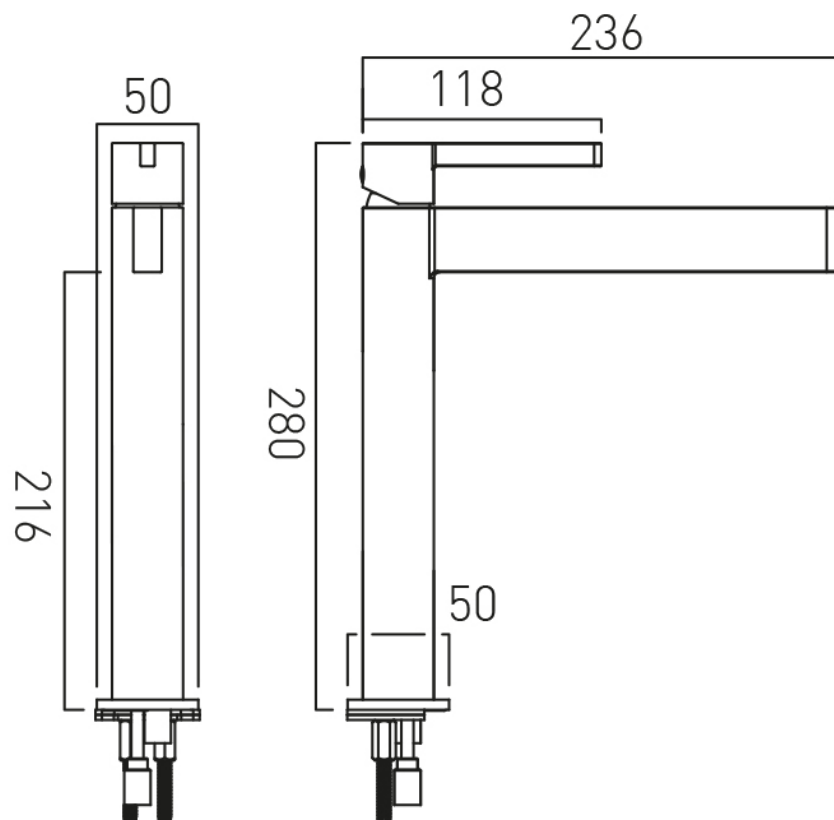

SPECIFICATION SHEET

COLLECTION: EDIT

PRODUCT CODE: IND-EDI100E/SB-BRG

DESCRIPTION:

extended mono basin mixer
single lever
deck mounted
smooth bodied without universal basin waste
minimum operating pressure 1.0 bar MP

tel: 01934 744466
email: sales@vado.com
www.vado.com

where inspiration flows
taps | showering | accessories

TECHNICAL DRAWING

COLLECTION: EDIT

PRODUCT CODE: IND-EDI100E/SB-BRG

tel: 01934 744466
email: sales@vado.com
www.vado.com