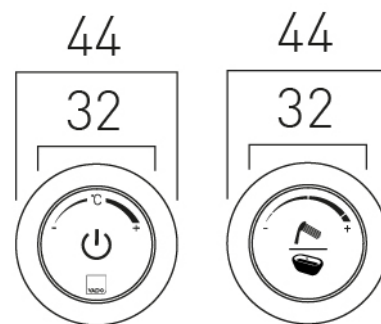

SPECIFICATION SHEET

COLLECTION: SENSORI

PRODUCT CODE: IND-DIA2700-BRN

DESCRIPTION:

Sensori SmartDial
2 outlet thermostatic digital bath & shower control
concealed thermostatic control unit
2 x 1/2" female inlets
2 x 1/2" female outlets
automatic bath-fill function
minimum operating pressure 1.0 bar MP

FINISH:

Brushed Nickel

MINIMUM OPERATING PRESSURE:

1.0 bar MP

5
year guarantee

tel: 01934 744466
email: sales@vado.com
www.vado.com

where inspiration flows
taps | showering | accessories

TECHNICAL DRAWING

COLLECTION: SENSORI

PRODUCT CODE: IND-DIA2700-BRN

Min.56 - Max.76 15

tel: 01934 744466
email: sales@vado.com
www.vado.com

where inspiration flows
taps | showering | accessories