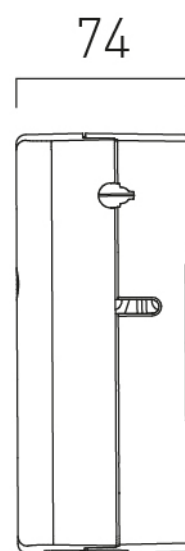

SPECIFICATION SHEET

COLLECTION: SENSORI

PRODUCT CODE: IND-DIA2700-BRN

DESCRIPTION:

Sensori SmartDial
2 outlet thermostatic digital bath & shower control
concealed thermostatic control unit
2 x 1/2" female inlets
2 x 1/2" female outlets
automatic bath-fill function
minimum operating pressure 1.0 bar MP

FINISH:

Brushed Nickel

MINIMUM OPERATING PRESSURE:

1.0 bar MP

5
year guarantee

tel: 01934 744466
email: sales@vado.com
www.vado.com

where inspiration flows
taps | showering | accessories

TECHNICAL DRAWING

COLLECTION: SENSORI

PRODUCT CODE: IND-DIA2700-BRN

Min.56 - Max.76 15

tel: 01934 744466
email: sales@vado.com
www.vado.com

where inspiration flows
taps | showering | accessories