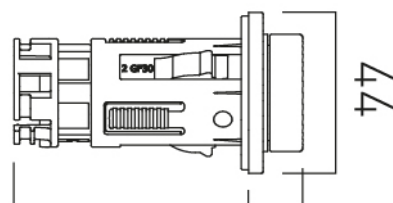

TECHNICAL DRAWING

COLLECTION: SENSORI

PRODUCT CODE: IND-DIA2700-BRN

Min.56 - Max.76 15