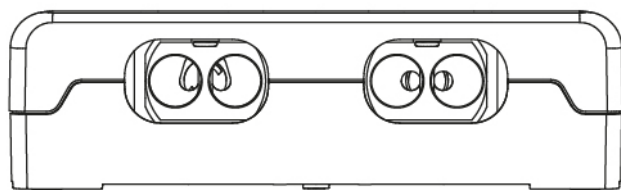

TECHNICAL DRAWING

COLLECTION: SENSORI

PRODUCT CODE: IND-DIA2700-BRN

Min.56 - Max.76 15