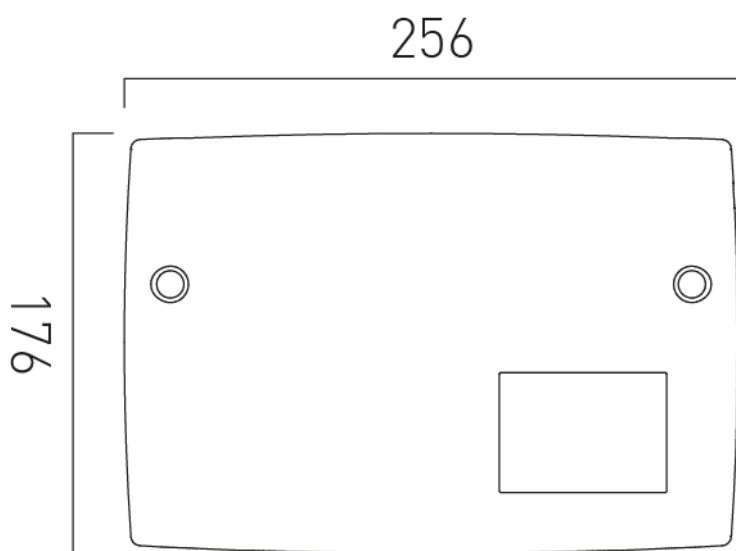

COLLECTION: SENSORI

PRODUCT CODE: IND-DIA2700-BRN

Min.56 - Max.76 15

tel: 01934 744466
email: sales@vado.com
www.vado.com

where inspiration flows
taps | showering | accessories