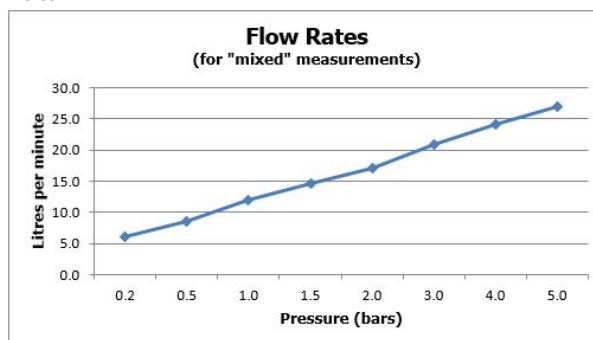

SPECIFICATION SHEET

COLLECTION: SENSORI

PRODUCT CODE: IND-DIA2700-BRN

DESCRIPTION:

Sensori SmartDial
2 outlet thermostatic digital bath & shower control
concealed thermostatic control unit
2 x 1/2" female inlets
2 x 1/2" female outlets
automatic bath-fill function
minimum operating pressure 1.0 bar MP

FINISH:

Brushed Nickel

MINIMUM OPERATING PRESSURE:

1.0 bar MP

5
year guarantee

tel: 01934 744466
email: sales@vado.com
www.vado.com

where inspiration flows
taps | showering | accessories

TECHNICAL DRAWING