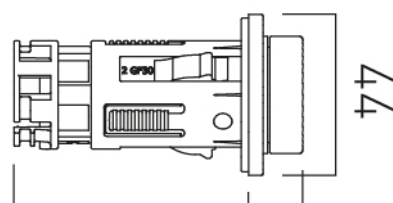

TECHNICAL DRAWING

COLLECTION: SENSORI

PRODUCT CODE: IND-DIA2700-BRG

Min.56 - Max.76 15