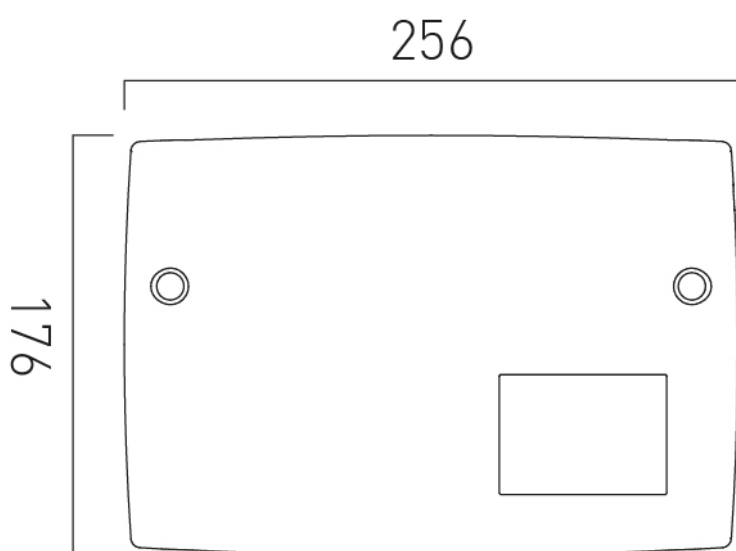

COLLECTION: SENSORI

PRODUCT CODE: IND-DIA2700-BRG

Min.56 - Max.76 15

tel: 01934 744466
email: sales@vado.com
www.vado.com

where inspiration flows
taps | showering | accessories