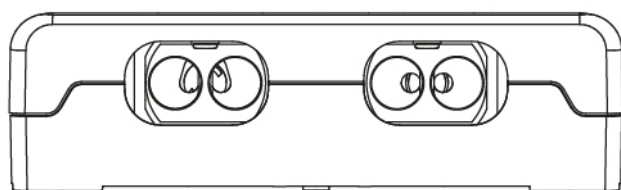

TECHNICAL DRAWING

COLLECTION: SENSORI

PRODUCT CODE: IND-DIA2700-BRG

Min.56 - Max.76 15