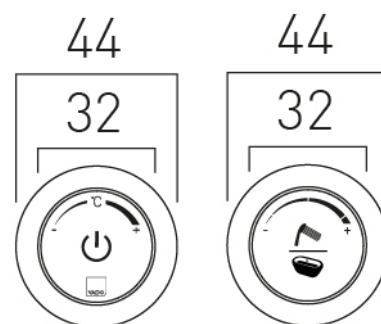

SPECIFICATION SHEET

COLLECTION: SENSORI

PRODUCT CODE: IND-DIA2700-BRG

DESCRIPTION:

Sensori SmartDial
2 outlet thermostatic digital bath & shower control
concealed thermostatic control unit
2 x 1/2" female inlets
2 x 1/2" female outlets
automatic bath-fill function
minimum operating pressure 1.0 bar MP

FINISH:

Brushed Gold

MINIMUM OPERATING PRESSURE:

1.0 bar MP

5
year guarantee

tel: 01934 744466
email: sales@vado.com
www.vado.com

where inspiration flows
taps | showering | accessories

TECHNICAL DRAWING

COLLECTION: SENSORI

PRODUCT CODE: IND-DIA2700-BRG

Min.56 - Max.76 15

tel: 01934 744466
email: sales@vado.com
www.vado.com

where inspiration flows
taps | showering | accessories