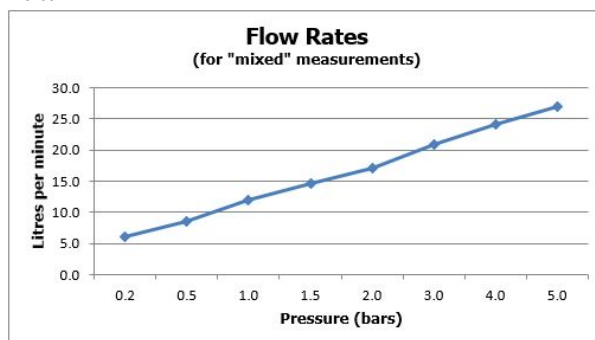

SPECIFICATION SHEET

COLLECTION: SENSORI

PRODUCT CODE: IND-DIA2700-BRG

DESCRIPTION:

Sensori SmartDial
2 outlet thermostatic digital bath & shower control
concealed thermostatic control unit
2 x 1/2" female inlets
2 x 1/2" female outlets
automatic bath-fill function
minimum operating pressure 1.0 bar MP

FINISH:

Brushed Gold

MINIMUM OPERATING PRESSURE:

1.0 bar MP

5
year guarantee

tel: 01934 744466
email: sales@vado.com
www.vado.com

where inspiration flows
taps | showering | accessories

TECHNICAL DRAWING