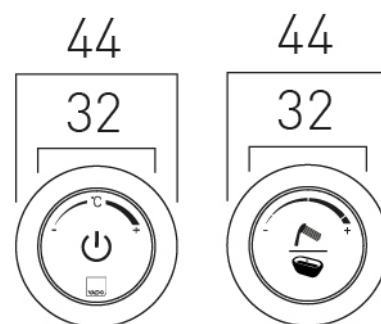

SPECIFICATION SHEET

COLLECTION: SENSORI

PRODUCT CODE: IND-DIA2700-BLK

DESCRIPTION:

Sensori SmartDial
2 outlet thermostatic digital bath & shower control
concealed thermostatic control unit
2 x 1/2" female inlets
2 x 1/2" female outlets
automatic bath-fill function
minimum operating pressure 1.0 bar MP

FINISH:

Brushed Black

MINIMUM OPERATING PRESSURE:

1.0 bar MP

5
year guarantee

tel: 01934 744466
email: sales@vado.com
www.vado.com

where inspiration flows
taps | showering | accessories

TECHNICAL DRAWING

COLLECTION: SENSORI

PRODUCT CODE: IND-DIA2700-BLK

Min.56 - Max.76 15

tel: 01934 744466
email: sales@vado.com
www.vado.com

where inspiration flows
taps | showering | accessories