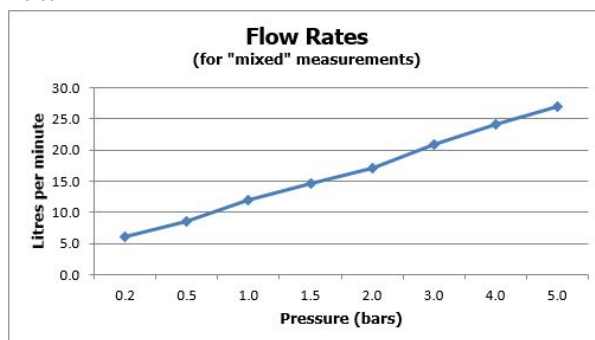

SPECIFICATION SHEET

COLLECTION: SENSORI

PRODUCT CODE: IND-DIA2700-BLK

DESCRIPTION:

Sensori SmartDial
2 outlet thermostatic digital bath & shower control
concealed thermostatic control unit
2 x 1/2" female inlets
2 x 1/2" female outlets
automatic bath-fill function
minimum operating pressure 1.0 bar MP

FINISH:

Brushed Black

MINIMUM OPERATING PRESSURE:

1.0 bar MP

5
year guarantee

tel: 01934 744466
email: sales@vado.com
www.vado.com

where inspiration flows
taps | showering | accessories

TECHNICAL DRAWING