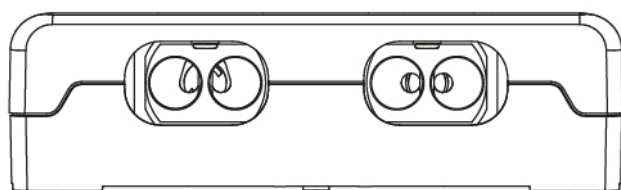

TECHNICAL DRAWING

COLLECTION: SENSORI

PRODUCT CODE: IND-DIA2700-BLK

Min.56 - Max.76 15