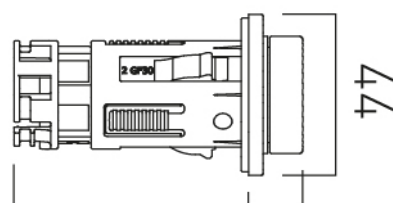

TECHNICAL DRAWING

COLLECTION: SENSORI

PRODUCT CODE: IND-DIA2700-BLK

Min.56 - Max.76 15