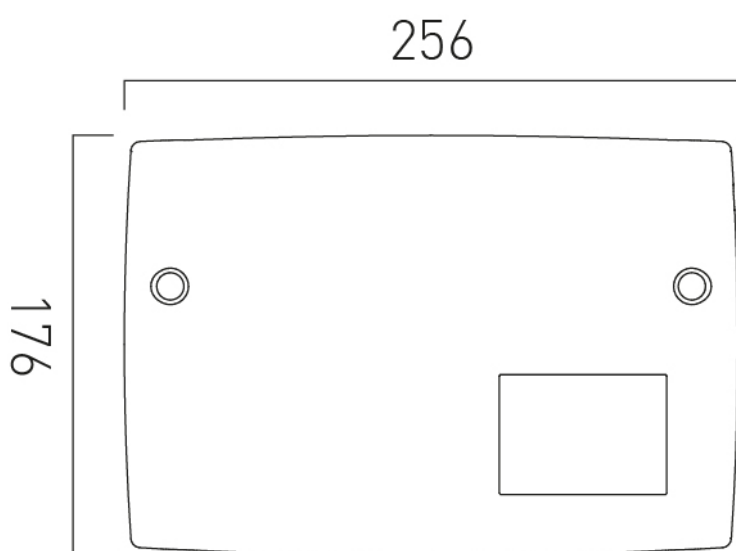

COLLECTION: SENSORI

PRODUCT CODE: IND-DIA2700-BLK

Min.56 - Max.76 15

tel: 01934 744466
email: sales@vado.com
www.vado.com

where inspiration flows
taps | showering | accessories