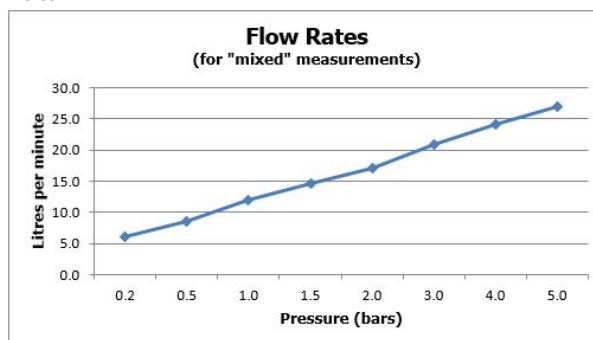

SPECIFICATION SHEET

COLLECTION: SENSORI

PRODUCT CODE: IND-DIA2700-BG

DESCRIPTION:

Sensori SmartDial
2 outlet thermostatic digital bath & shower control
concealed thermostatic control unit
2 x 1/2" female inlets
2 x 1/2" female outlets
automatic bath-fill function
minimum operating pressure 1.0 bar MP

FINISH:

Bright Gold

MINIMUM OPERATING PRESSURE:

1.0 bar MP

5
year guarantee

tel: 01934 744466
email: sales@vado.com
www.vado.com

where inspiration flows
taps | showering | accessories

TECHNICAL DRAWING