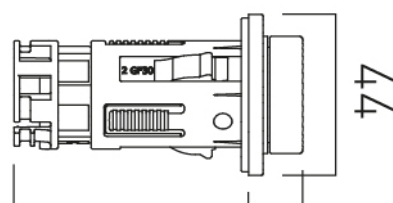

SPECIFICATION SHEET

COLLECTION: SENSORI

PRODUCT CODE: IND-DIA2700-BG

DESCRIPTION:

Sensori SmartDial
2 outlet thermostatic digital bath & shower control
concealed thermostatic control unit
2 x 1/2" female inlets
2 x 1/2" female outlets
automatic bath-fill function
minimum operating pressure 1.0 bar MP

COLLECTION: SENSORI

PRODUCT CODE: IND-DIA2700-BG

Min.56 - Max.76 15

tel: 01934 744466
email: sales@vado.com
www.vado.com

where inspiration flows
taps | showering | accessories