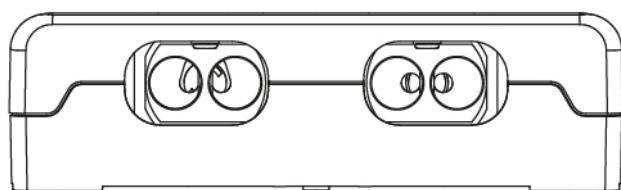

TECHNICAL DRAWING

COLLECTION: SENSORI

PRODUCT CODE: IND-DIA2700-BG

Min.56 - Max.76 15