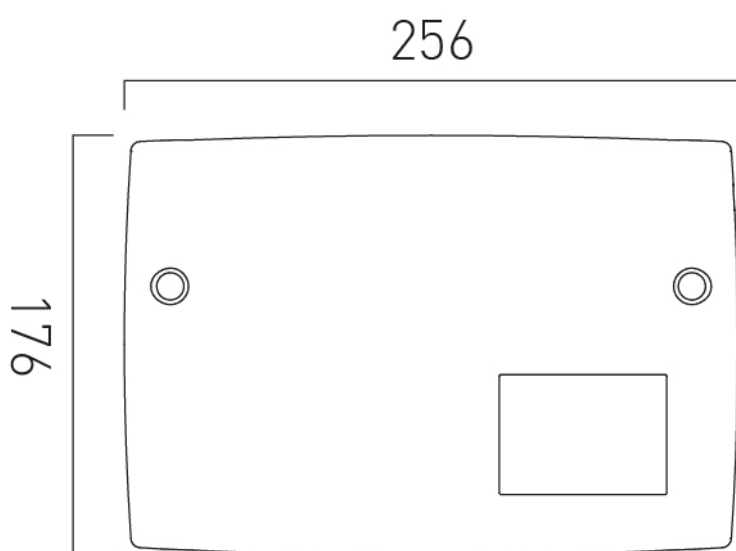

COLLECTION: SENSORI

PRODUCT CODE: IND-DIA2700-BG

Min.56 - Max.76 15

tel: 01934 744466
email: sales@vado.com
www.vado.com

where inspiration flows
taps | showering | accessories