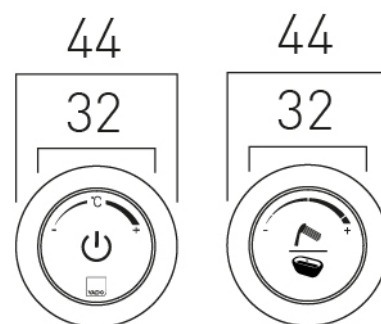

SPECIFICATION SHEET

COLLECTION: SENSORI

PRODUCT CODE: IND-DIA2700-BG

DESCRIPTION:

Sensori SmartDial
2 outlet thermostatic digital bath & shower control
concealed thermostatic control unit
2 x 1/2" female inlets
2 x 1/2" female outlets
automatic bath-fill function
minimum operating pressure 1.0 bar MP

FINISH:

Bright Gold

MINIMUM OPERATING PRESSURE:

1.0 bar MP

5
year guarantee

tel: 01934 744466
email: sales@vado.com
www.vado.com

where inspiration flows
taps | showering | accessories

TECHNICAL DRAWING

COLLECTION: SENSORI

PRODUCT CODE: IND-DIA2700-BG

Min.56 - Max.76 15

tel: 01934 744466
email: sales@vado.com
www.vado.com

where inspiration flows
taps | showering | accessories