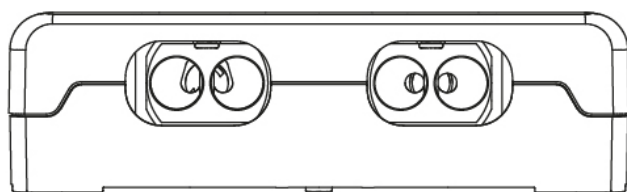

PRODUCT CODE: IND-DIA2000-BRN

Min.56 - Max.76 15

tel: 01934 744466
email: sales@vado.com
www.vado.com

where inspiration flows
taps | showering | accessories