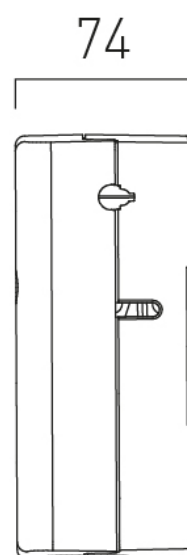

FINISH:

Brushed Nickel

MINIMUM OPERATING PRESSURE:

1.0 bar MP

tel: 01934 744466
email: sales@vado.com
www.vado.com

where inspiration flows
taps | showering | accessories

TECHNICAL DRAWING

COLLECTION: SENSORI

PRODUCT CODE: IND-DIA2000-BRN

Min.56 - Max.76 15

tel: 01934 744466
email: sales@vado.com
www.vado.com

where inspiration flows
taps | showering | accessories