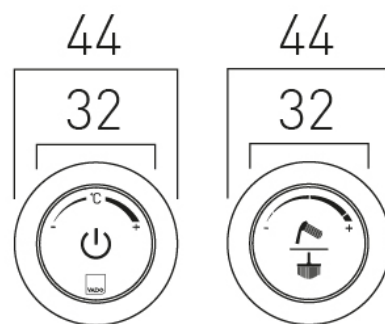

FINISH:

Brushed Nickel

MINIMUM OPERATING PRESSURE:

1.0 bar MP

tel: 01934 744466
email: sales@vado.com
www.vado.com

where inspiration flows
taps | showering | accessories

TECHNICAL DRAWING

COLLECTION: SENSORI

PRODUCT CODE: IND-DIA2000-BRN

Min.56 - Max.76 15

tel: 01934 744466
email: sales@vado.com
www.vado.com

where inspiration flows
taps | showering | accessories