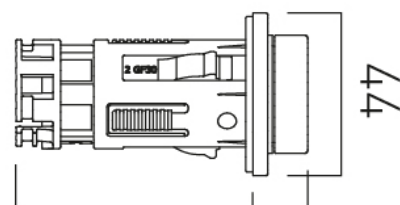

FINISH:

Brushed Nickel

MINIMUM OPERATING PRESSURE:

1.0 bar MP

tel: 01934 744466
email: sales@vado.com
www.vado.com

where inspiration flows
taps | showering | accessories

TECHNICAL DRAWING

COLLECTION: SENSORI

PRODUCT CODE: IND-DIA2000-BRN

Min.56 - Max.76 15

tel: 01934 744466
email: sales@vado.com
www.vado.com

where inspiration flows
taps | showering | accessories