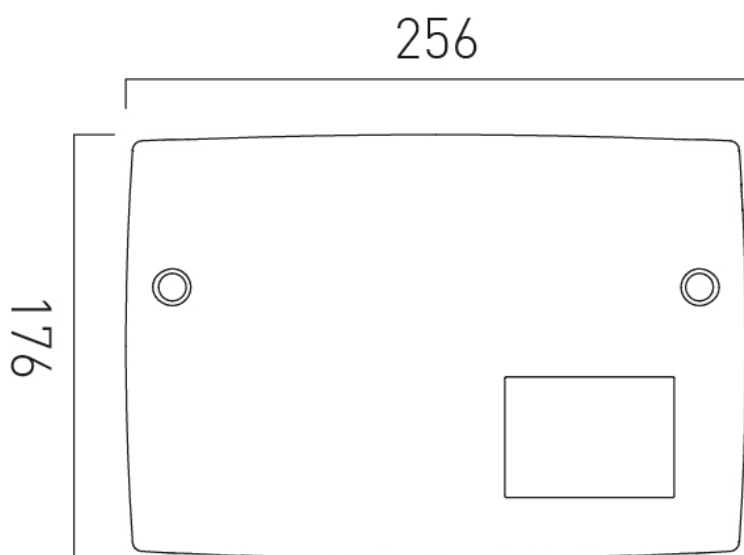

PRODUCT CODE: IND-DIA2000-BRN

Min.56 - Max.76 15

tel: 01934 744466
email: sales@vado.com
www.vado.com

where inspiration flows
taps | showering | accessories