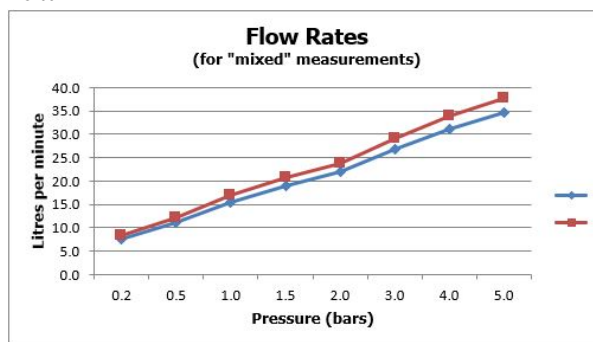

SPECIFICATION SHEET

COLLECTION: SENSORI

PRODUCT CODE: IND-DIA2000-BRN

DESCRIPTION:

Sensori SmartDial
2 outlet digital shower control
concealed thermostatic control unit
2 x 1/2" female inlets
2 x 1/2" female outlets
minimum operating pressure 1.0 bar MP

FINISH:

Brushed Nickel

MINIMUM OPERATING PRESSURE:

1.0 bar MP

tel: 01934 744466
email: sales@vado.com
www.vado.com

where inspiration flows
taps | showering | accessories

TECHNICAL DRAWING

COLLECTION: SENSORI