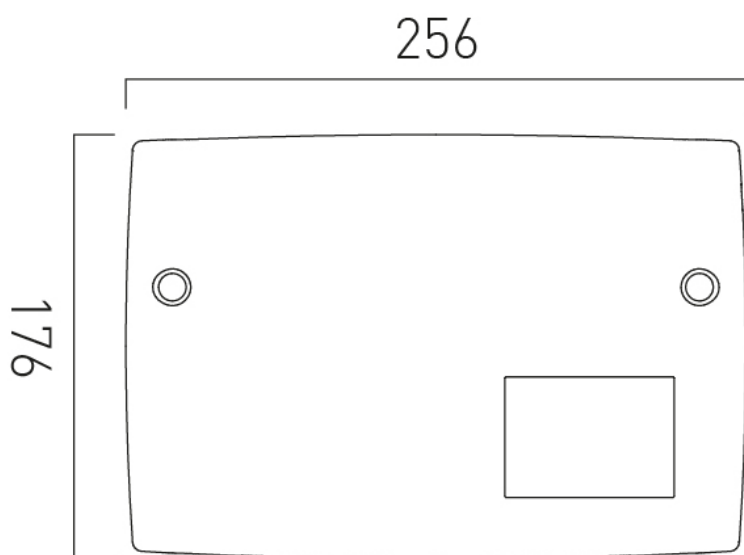

# TECHNICAL DRAWING

**COLLECTION:** SENSORI

**PRODUCT CODE:** IND-DIA2000-BRG

Min.56 - Max.76

tel: 01934 744466  
email: sales@vado.com  
www.vado.com

**where inspiration flows**  
taps | showering | accessories