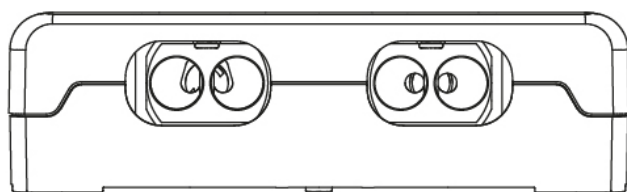

# TECHNICAL DRAWING

**COLLECTION:** SENSORI

**PRODUCT CODE:** IND-DIA2000-BRG

Min.56 - Max.76

tel: 01934 744466  
email: sales@vado.com  
www.vado.com

**where inspiration flows**  
taps | showering | accessories