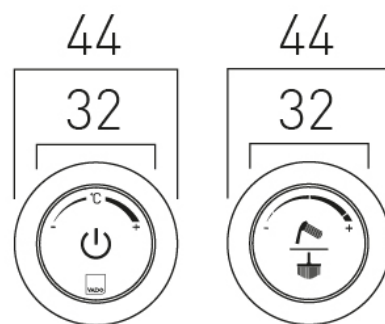

# TECHNICAL DRAWING

**COLLECTION:** SENSORI

**PRODUCT CODE:** IND-DIA2000-BRG

Min.56 - Max.76

tel: 01934 744466  
email: sales@vado.com  
www.vado.com

**where inspiration flows**  
taps | showering | accessories