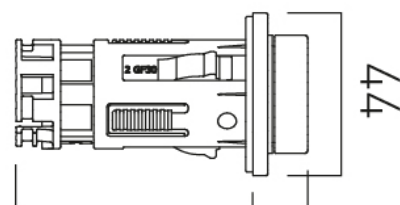

# TECHNICAL DRAWING

**COLLECTION:** SENSORI

**PRODUCT CODE:** IND-DIA2000-BRG

Min.56 - Max.76

tel: 01934 744466  
email: sales@vado.com  
www.vado.com

**where inspiration flows**  
taps | showering | accessories