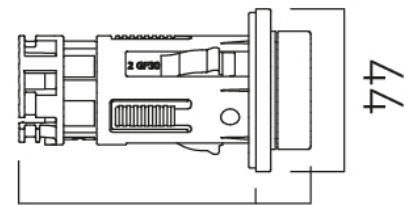

SPECIFICATION SHEET

COLLECTION: SENSORI

PRODUCT CODE: IND-DIA2000-BRG

DESCRIPTION:

Sensori SmartDial
2 outlet digital shower control
concealed thermostatic control unit
2 x 1/2" female inlets
2 x 1/2" female outlets
minimum operating pressure 1.0 bar MP

PRODUCT CODE: IND-DIA2000-BRG

Min.56 - Max.76 15

tel: 01934 744466
email: sales@vado.com
www.vado.com

where inspiration flows
taps | showering | accessories