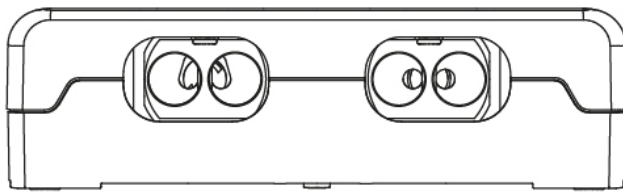

SPECIFICATION SHEET

COLLECTION: SENSORI

PRODUCT CODE: IND-DIA2000-BRG

DESCRIPTION:

Sensori SmartDial
2 outlet digital shower control
concealed thermostatic control unit
2 x 1/2" female inlets
2 x 1/2" female outlets
minimum operating pressure 1.0 bar MP

PRODUCT CODE: IND-DIA2000-BRG

Min.56 - Max.76 15

tel: 01934 744466
email: sales@vado.com
www.vado.com

where inspiration flows
taps | showering | accessories