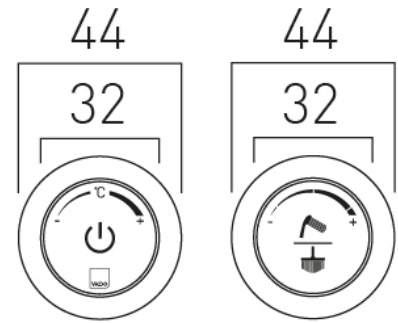

SPECIFICATION SHEET

COLLECTION: SENSORI

PRODUCT CODE: IND-DIA2000-BRG

DESCRIPTION:

Sensori SmartDial
2 outlet digital shower control
concealed thermostatic control unit
2 x 1/2" female inlets
2 x 1/2" female outlets
minimum operating pressure 1.0 bar MP

FINISH:

Brushed Gold

MINIMUM OPERATING PRESSURE:

1.0 bar MP

tel: 01934 744466
email: sales@vado.com
www.vado.com

where inspiration flows
taps | showering | accessories

TECHNICAL DRAWING

COLLECTION: SENSORI

PRODUCT CODE: IND-DIA2000-BRG

Min.56 - Max.76 15

tel: 01934 744466
email: sales@vado.com
www.vado.com

where inspiration flows
taps | showering | accessories