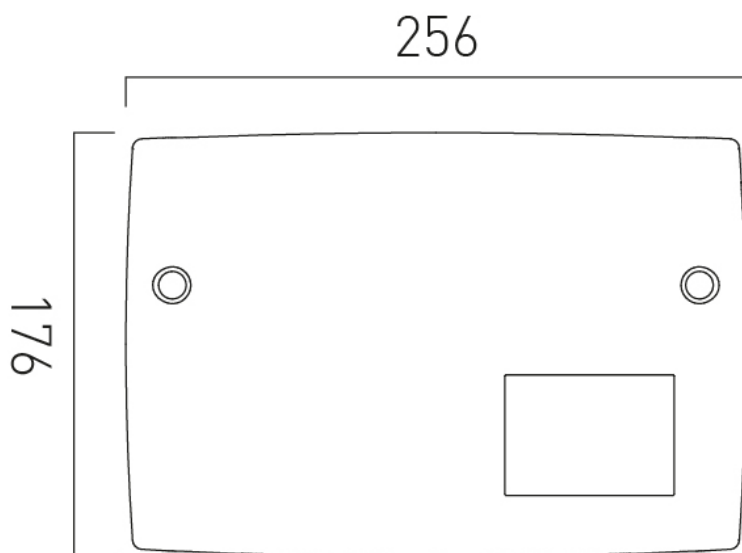

PRODUCT CODE: IND-DIA2000-BRG

Min.56 - Max.76 15

tel: 01934 744466
email: sales@vado.com
www.vado.com

where inspiration flows
taps | showering | accessories