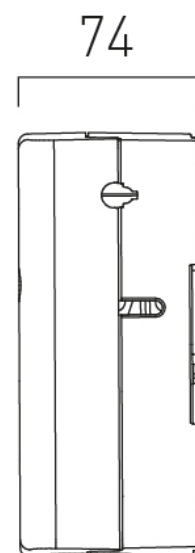

FINISH:

Brushed Gold

MINIMUM OPERATING PRESSURE:

1.0 bar MP

tel: 01934 744466
email: sales@vado.com
www.vado.com

where inspiration flows
taps | showering | accessories

TECHNICAL DRAWING

COLLECTION: SENSORI

PRODUCT CODE: IND-DIA2000-BRG

Min.56 - Max.76 15

tel: 01934 744466
email: sales@vado.com
www.vado.com

where inspiration flows
taps | showering | accessories