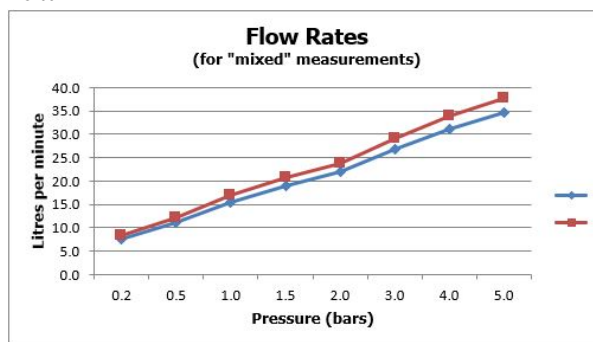

SPECIFICATION SHEET

COLLECTION: SENSORI

PRODUCT CODE: IND-DIA2000-BRG

DESCRIPTION:

Sensori SmartDial
2 outlet digital shower control
concealed thermostatic control unit
2 x 1/2" female inlets
2 x 1/2" female outlets
minimum operating pressure 1.0 bar MP

FINISH:

Brushed Gold

MINIMUM OPERATING PRESSURE:

1.0 bar MP

tel: 01934 744466
email: sales@vado.com
www.vado.com

where inspiration flows
taps | showering | accessories

TECHNICAL DRAWING

COLLECTION: SENSORI