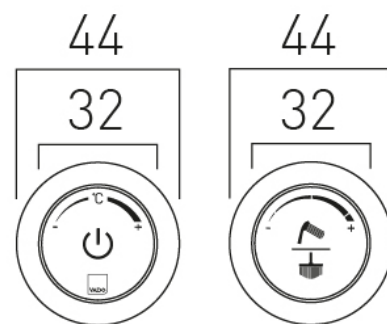

SPECIFICATION SHEET

COLLECTION: SENSORI

PRODUCT CODE: IND-DIA2000-BG

DESCRIPTION:

Sensori SmartDial
2 outlet digital shower control
concealed thermostatic control unit
2 x 1/2" female inlets
2 x 1/2" female outlets
minimum operating pressure 1.0 bar MP

COLLECTION: SENSORI

PRODUCT CODE: IND-DIA2000-BG

Min.56 - Max.76 15

tel: 01934 744466
email: sales@vado.com
www.vado.com

where inspiration flows
taps | showering | accessories