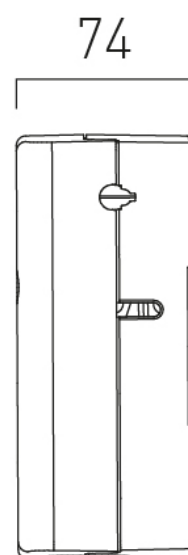

COLLECTION: SENSORI

PRODUCT CODE: IND-DIA2000-BG

Min.56 - Max.76 15

tel: 01934 744466
email: sales@vado.com
www.vado.com

where inspiration flows
taps | showering | accessories