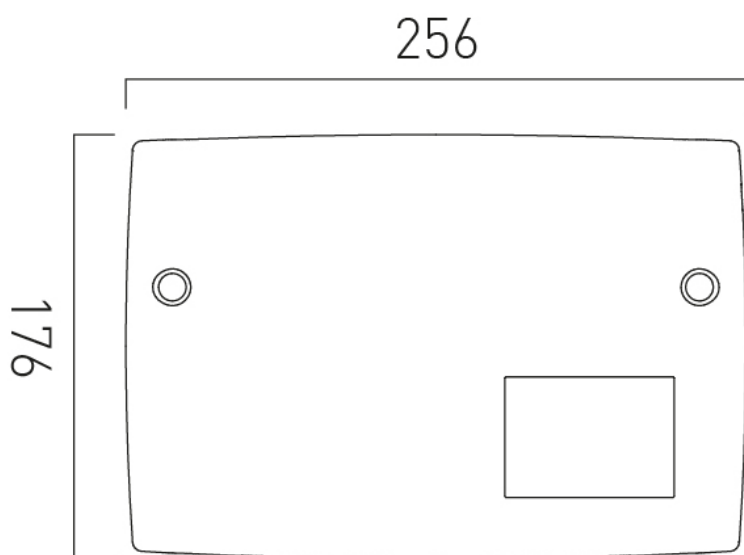

COLLECTION: SENSORI

PRODUCT CODE: IND-DIA2000-BG

Min.56 - Max.76 15

tel: 01934 744466
email: sales@vado.com
www.vado.com

where inspiration flows
taps | showering | accessories