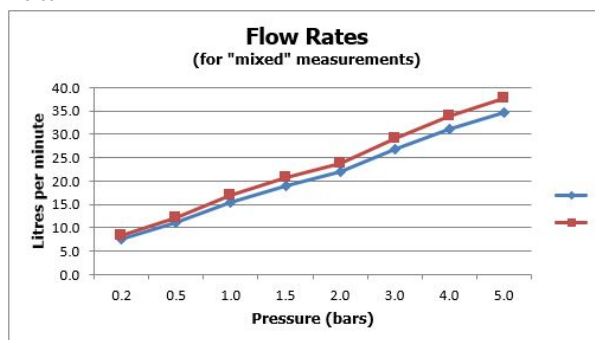

SPECIFICATION SHEET

COLLECTION: SENSORI

PRODUCT CODE: IND-DIA2000-BG

DESCRIPTION:

Sensori SmartDial
2 outlet digital shower control
concealed thermostatic control unit
2 x 1/2" female inlets
2 x 1/2" female outlets
minimum operating pressure 1.0 bar MP

FINISH:

Bright Gold

MINIMUM OPERATING PRESSURE:

1.0 bar MP

5
year guarantee

tel: 01934 744466
email: sales@vado.com
www.vado.com

where inspiration flows
taps | showering | accessories

TECHNICAL DRAWING