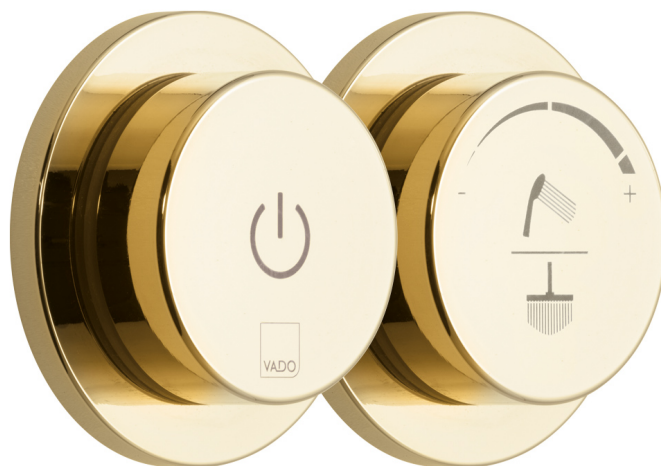

SPECIFICATION SHEET

COLLECTION: SENSORI

PRODUCT CODE: IND-DIA2000-BG

DESCRIPTION:

Sensori SmartDial
2 outlet digital shower control
concealed thermostatic control unit
2 x 1/2" female inlets
2 x 1/2" female outlets
minimum operating pressure 1.0 bar MP

FINISH:

Bright Gold

MINIMUM OPERATING PRESSURE:

1.0 bar MP

5
year guarantee

tel: 01934 744466
email: sales@vado.com
www.vado.com

where inspiration flows
taps | showering | accessories

TECHNICAL DRAWING

COLLECTION: SENSORI

PRODUCT CODE: IND-DIA2000-BG

Min.56 - Max.76 15

tel: 01934 744466
email: sales@vado.com
www.vado.com

where inspiration flows
taps | showering | accessories