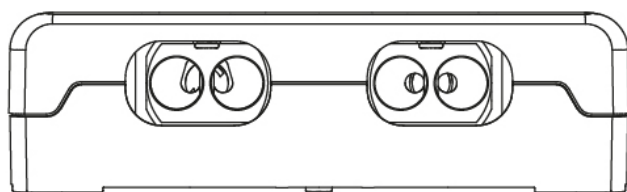

TECHNICAL DRAWING

COLLECTION: SENSORI

PRODUCT CODE: IND-DIA2000-BG

Min.56 - Max.76 15