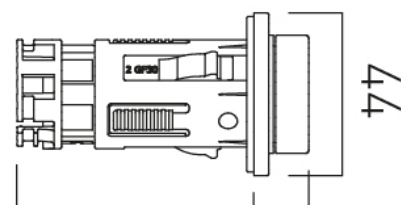

SPECIFICATION SHEET

COLLECTION: SENSORI

PRODUCT CODE: IND-DIA2000-BG

DESCRIPTION:

Sensori SmartDial
2 outlet digital shower control
concealed thermostatic control unit
2 x 1/2" female inlets
2 x 1/2" female outlets
minimum operating pressure 1.0 bar MP

COLLECTION: SENSORI

PRODUCT CODE: IND-DIA2000-BG

Min.56 - Max.76 15

tel: 01934 744466
email: sales@vado.com
www.vado.com

where inspiration flows
taps | showering | accessories