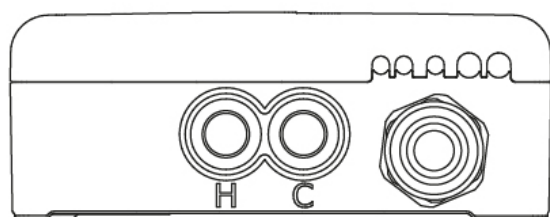

# TECHNICAL DRAWING

**COLLECTION:** SENSORI

**PRODUCT CODE:** IND-DIA1000-BRN

Min.56 - Max.76 15

email: [sales@vado.com](mailto:sales@vado.com)  
[www.vado.com](http://www.vado.com)

**where inspiration flows**  
taps | showering | accessories