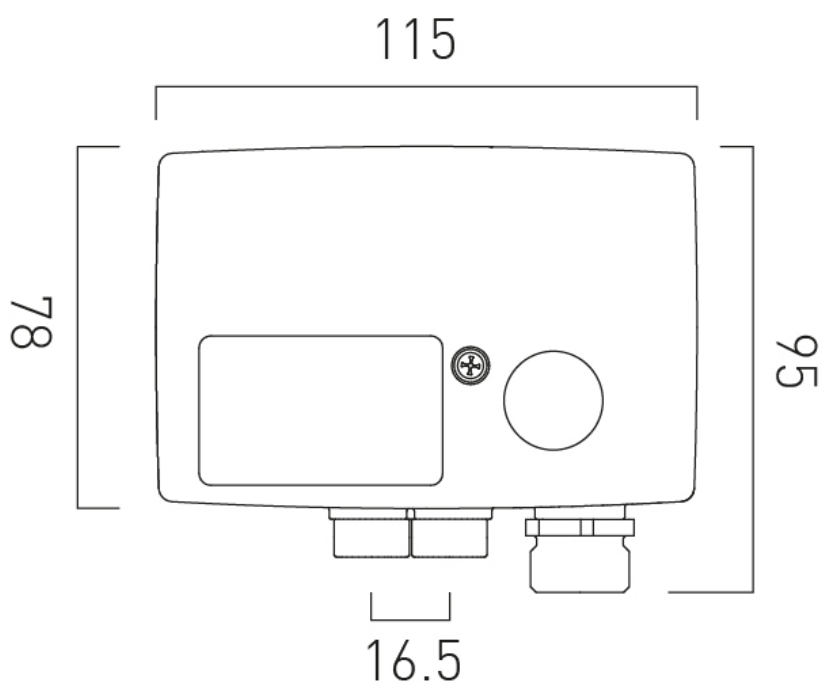

# TECHNICAL DRAWING

**COLLECTION:** SENSORI

**PRODUCT CODE:** IND-DIA1000-BRN

Min.56 - Max.76 15

email: [sales@vado.com](mailto:sales@vado.com)  
[www.vado.com](http://www.vado.com)

**where inspiration flows**  
taps | showering | accessories