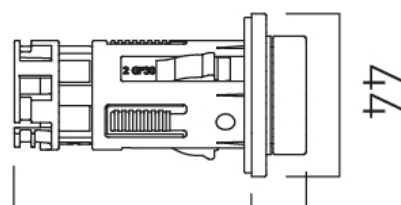

# TECHNICAL DRAWING

**COLLECTION:** SENSORI

**PRODUCT CODE:** IND-DIA1000-BRN

Min.56 - Max.76 15

email: [sales@vado.com](mailto:sales@vado.com)  
[www.vado.com](http://www.vado.com)

**where inspiration flows**  
taps | showering | accessories