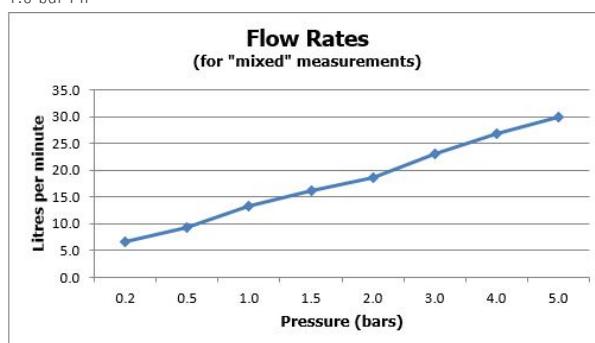

MINIMUM OPERATING PRESSURE:

1.0 bar MP

5
year guarantee

tel: 01934 744466
email: sales@vado.com
www.vado.com

where inspiration flows
taps | showering | accessories