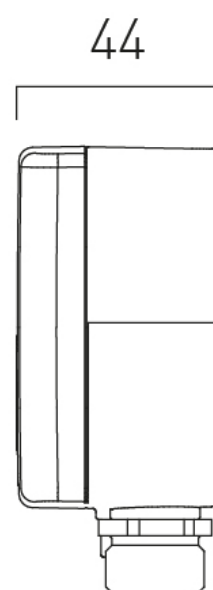

## MINIMUM OPERATING PRESSURE:

1.0 bar MP

5  
year guarantee

tel: 01934 744466  
email: sales@vado.com  
www.vado.com

**where inspiration flows**  
taps | showering | accessories

# TECHNICAL DRAWING

**COLLECTION:** SENSORI

**PRODUCT CODE:** IND-DIA1000-BRN

Min.56 - Max.76 15

email: [sales@vado.com](mailto:sales@vado.com)  
[www.vado.com](http://www.vado.com)

**where inspiration flows**  
taps | showering | accessories