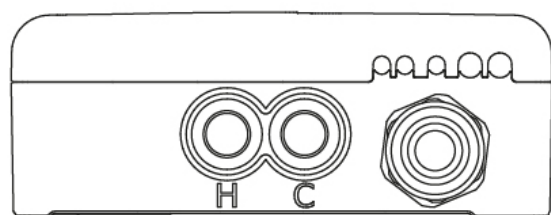

SPECIFICATION SHEET

COLLECTION: SENSORI

PRODUCT CODE: IND-DIA1000-BRG

DESCRIPTION:

Sensori SmartDial
1 outlet digital shower control
concealed thermostatic control unit
2 x 1/2" female inlets
1 x 1/2" male outlet
minimum operating pressure 1.0 bar MP

FINISH:

Brushed Gold

MINIMUM OPERATING PRESSURE:

1.0 bar MP

tel: 01934 744466
email: sales@vado.com
www.vado.com

where inspiration flows
taps | showering | accessories

TECHNICAL DRAWING

COLLECTION: SENSORI

PRODUCT CODE: IND-DIA1000-BRG

Min.56 - Max.76 15

email: sales@vado.com
www.vado.com

where inspiration flows
taps | showering | accessories