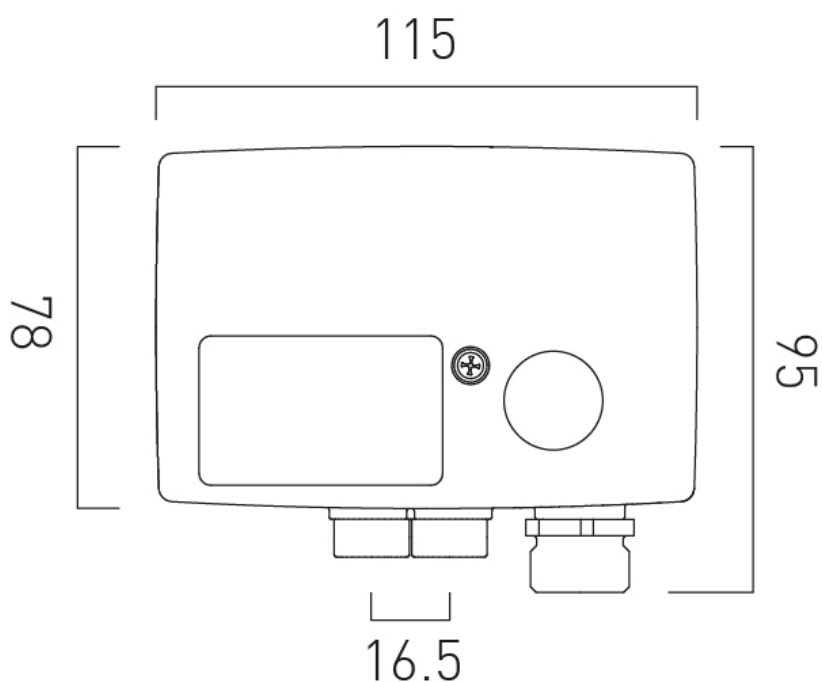

SPECIFICATION SHEET

COLLECTION: SENSORI

PRODUCT CODE: IND-DIA1000-BRG

DESCRIPTION:

Sensori SmartDial
1 outlet digital shower control
concealed thermostatic control unit
2 x 1/2" female inlets
1 x 1/2" male outlet
minimum operating pressure 1.0 bar MP

PRODUCT CODE: IND-DIA1000-BRG

Min.56 - Max.76 15

email: sales@vado.com
www.vado.com

where inspiration flows
taps | showering | accessories