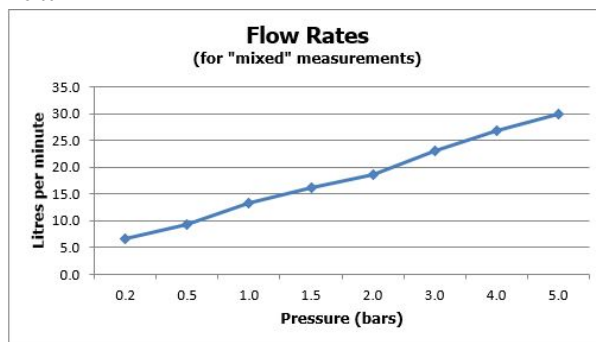

SPECIFICATION SHEET

COLLECTION: SENSORI

PRODUCT CODE: IND-DIA1000-BRG

DESCRIPTION:

Sensori SmartDial
1 outlet digital shower control
concealed thermostatic control unit
2 x 1/2" female inlets
1 x 1/2" male outlet
minimum operating pressure 1.0 bar MP

FINISH:

Brushed Gold

MINIMUM OPERATING PRESSURE:

1.0 bar MP

tel: 01934 744466
email: sales@vado.com
www.vado.com

where inspiration flows
taps | showering | accessories

TECHNICAL DRAWING

COLLECTION: SENSORI