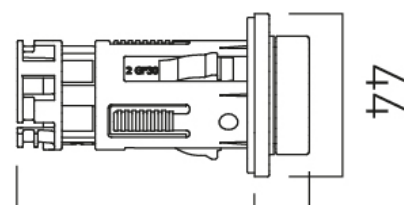

SPECIFICATION SHEET

COLLECTION: SENSORI

PRODUCT CODE: IND-DIA1000-BRG

DESCRIPTION:

Sensori SmartDial
1 outlet digital shower control
concealed thermostatic control unit
2 x 1/2" female inlets
1 x 1/2" male outlet
minimum operating pressure 1.0 bar MP

FINISH:

Brushed Gold

MINIMUM OPERATING PRESSURE:

1.0 bar MP

tel: 01934 744466
email: sales@vado.com
www.vado.com

where inspiration flows
taps | showering | accessories

TECHNICAL DRAWING

COLLECTION: SENSORI

PRODUCT CODE: IND-DIA1000-BRG

Min.56 - Max.76 15

email: sales@vado.com
www.vado.com

where inspiration flows
taps | showering | accessories