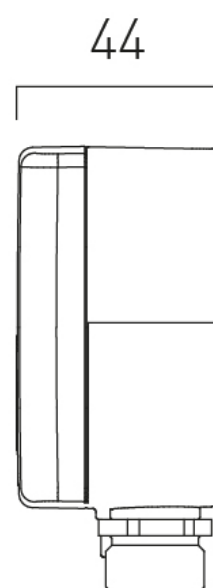

FINISH:

Brushed Gold

MINIMUM OPERATING PRESSURE:

1.0 bar MP

tel: 01934 744466
email: sales@vado.com
www.vado.com

where inspiration flows
taps | showering | accessories

TECHNICAL DRAWING

COLLECTION: SENSORI

PRODUCT CODE: IND-DIA1000-BRG

Min.56 - Max.76 15

email: sales@vado.com
www.vado.com

where inspiration flows
taps | showering | accessories