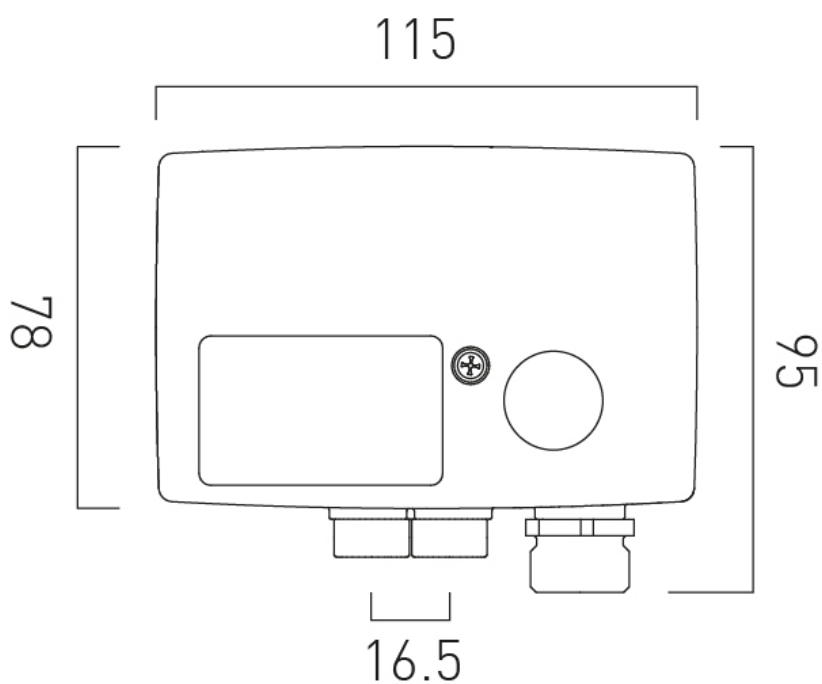

TECHNICAL DRAWING

COLLECTION: SENSORI

PRODUCT CODE: IND-DIA1000-BLK

Min.56 - Max.76 15

email: sales@vado.com
www.vado.com

where inspiration flows
taps | showering | accessories