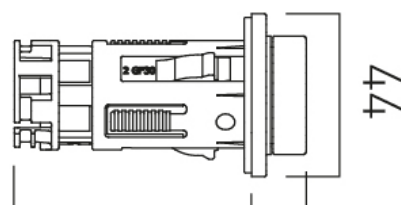

TECHNICAL DRAWING

COLLECTION: SENSORI

PRODUCT CODE: IND-DIA1000-BLK

Min.56 - Max.76 15

email: sales@vado.com
www.vado.com

where inspiration flows
taps | showering | accessories