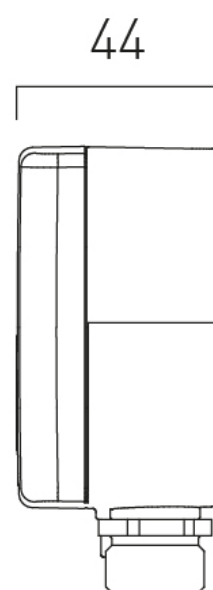

TECHNICAL DRAWING

COLLECTION: SENSORI

PRODUCT CODE: IND-DIA1000-BLK

Min.56 - Max.76 15

email: sales@vado.com
www.vado.com

where inspiration flows
taps | showering | accessories