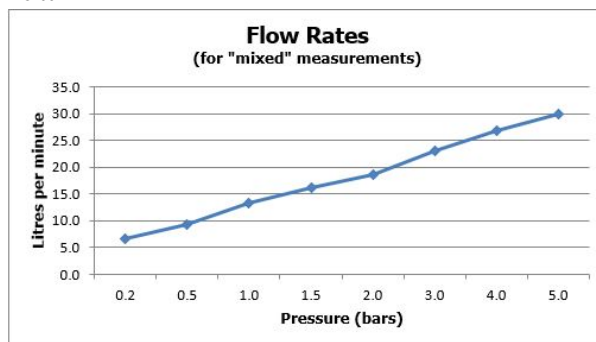

SPECIFICATION SHEET

COLLECTION: SENSORI

PRODUCT CODE: IND-DIA1000-BLK

DESCRIPTION:

Sensori SmartDial
1 outlet digital shower control
concealed thermostatic control unit
2 x 1/2" female inlets
1 x 1/2" male outlet
minimum operating pressure 1.0 bar MP

FINISH:

Brushed Black

MINIMUM OPERATING PRESSURE:

1.0 bar MP

tel: 01934 744466
email: sales@vado.com
www.vado.com

where inspiration flows
taps | showering | accessories

TECHNICAL DRAWING

COLLECTION: SENSORI