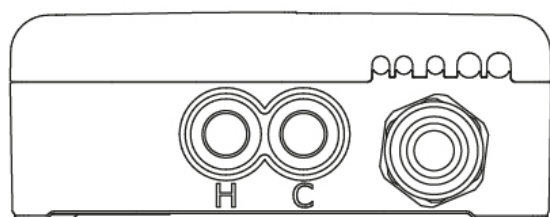

SPECIFICATION SHEET

COLLECTION: SENSORI

PRODUCT CODE: IND-DIA1000-BLK

DESCRIPTION:

Sensori SmartDial
1 outlet digital shower control
concealed thermostatic control unit
2 x 1/2" female inlets
1 x 1/2" male outlet
minimum operating pressure 1.0 bar MP

FINISH:

Brushed Black

MINIMUM OPERATING PRESSURE:

1.0 bar MP

tel: 01934 744466
email: sales@vado.com
www.vado.com

where inspiration flows
taps | showering | accessories

TECHNICAL DRAWING

COLLECTION: SENSORI

PRODUCT CODE: IND-DIA1000-BLK

Min.56 - Max.76 15

email: sales@vado.com
www.vado.com

where inspiration flows
taps | showering | accessories