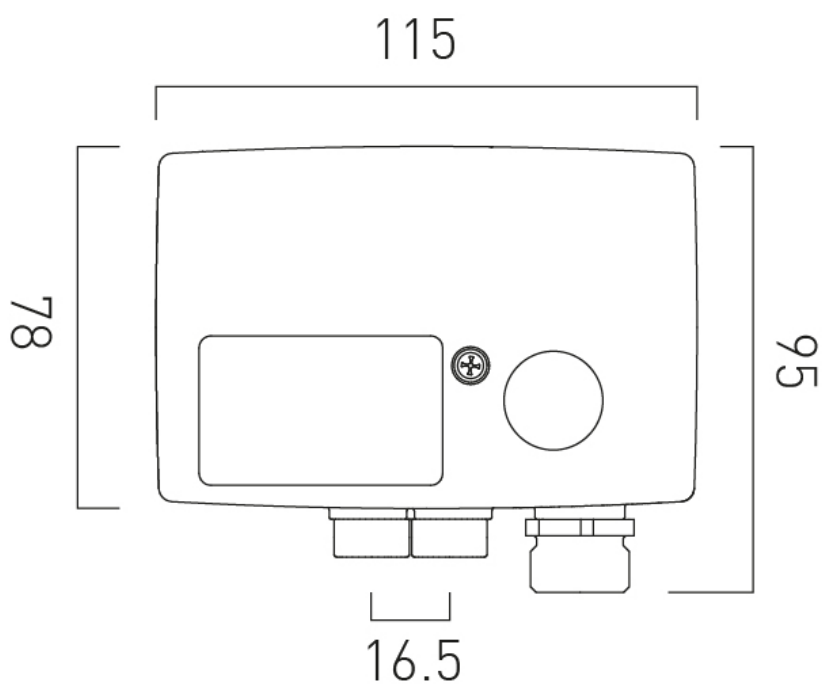

SPECIFICATION SHEET

COLLECTION: SENSORI

PRODUCT CODE: IND-DIA1000-BLK

DESCRIPTION:

Sensori SmartDial
1 outlet digital shower control
concealed thermostatic control unit
2 x 1/2" female inlets
1 x 1/2" male outlet
minimum operating pressure 1.0 bar MP

PRODUCT CODE: IND-DIA1000-BLK

Min.56 - Max.76 15

email: sales@vado.com
www.vado.com

where inspiration flows
taps | showering | accessories