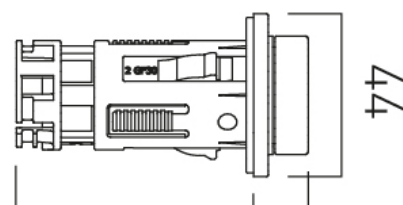

PRODUCT CODE: IND-DIA1000-BLK

Min.56 - Max.76 15

email: sales@vado.com
www.vado.com

where inspiration flows
taps | showering | accessories