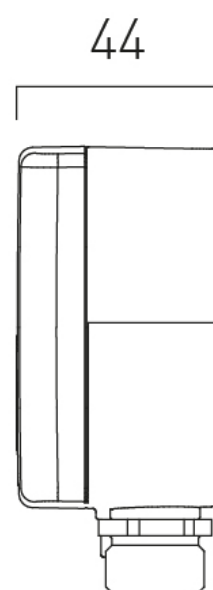

FINISH:

Brushed Black

MINIMUM OPERATING PRESSURE:

1.0 bar MP

tel: 01934 744466
email: sales@vado.com
www.vado.com

where inspiration flows
taps | showering | accessories

TECHNICAL DRAWING

COLLECTION: SENSORI

PRODUCT CODE: IND-DIA1000-BLK

Min.56 - Max.76 15

email: sales@vado.com
www.vado.com

where inspiration flows
taps | showering | accessories