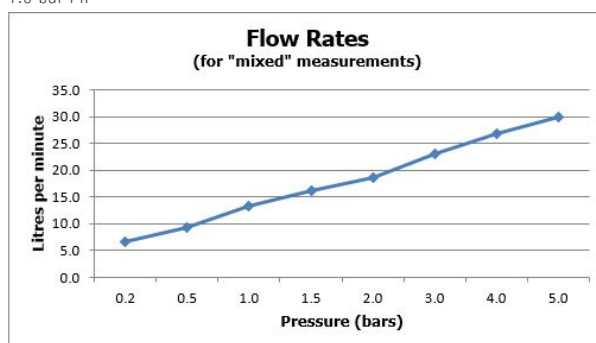

SPECIFICATION SHEET

COLLECTION: SENSORI

PRODUCT CODE: IND-DIA1000-BG

DESCRIPTION:

Sensori SmartDial
1 outlet digital shower control
concealed thermostatic control unit
2 x 1/2" female inlets
1 x 1/2" male outlet
minimum operating pressure 1.0 bar MP

FINISH:

Bright Gold

MINIMUM OPERATING PRESSURE:

1.0 bar MP

tel: 01934 744466
email: sales@vado.com
www.vado.com

where inspiration flows
taps | showering | accessories

TECHNICAL DRAWING

COLLECTION: SENSORI