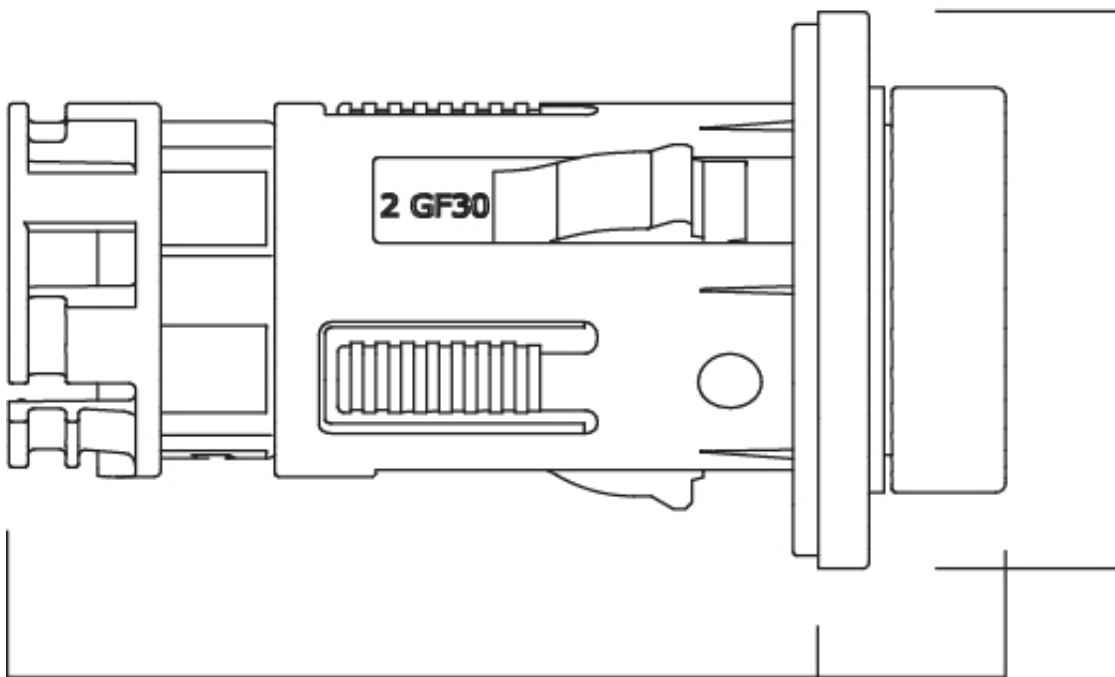

SPECIFICATION SHEET

COLLECTION: SENSORI

PRODUCT CODE: IND-DIA-REMOTE-BRN

DESCRIPTION:

Sensori SmartDial
start/stop fixed remote (Situating max. 10m from control unit)
wall mounted
minimum operating pressure 1.0 bar MP

FINISH:

Brushed Nickel

MINIMUM OPERATING PRESSURE:

1.0 bar MP

tel: 01934 744466
email: sales@vado.com
www.vado.com

where inspiration flows
taps | showering | accessories

TECHNICAL DRAWING

COLLECTION: SENSORI

PRODUCT CODE: IND-DIA-REMOTE-BRN

tel: 01934 744466
email: sales@vado.com
www.vado.com

where inspiration flows
taps | showering | accessories

Min.56 - Max.76 15

tel: 01
 email: sales@vado.com
www.vado.com

where inspiration flows
 taps | showering | accessories