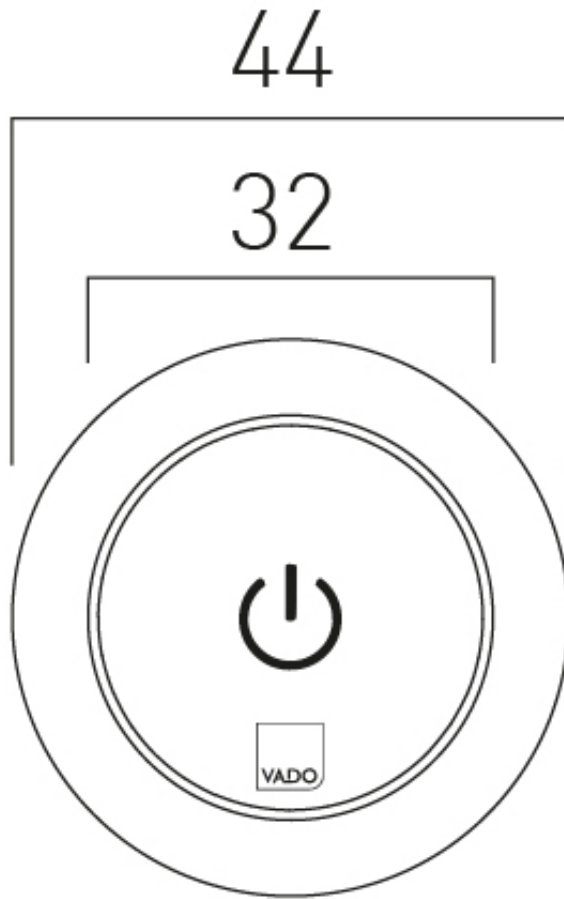

Min.56 - Max.76 15

tel: 01
email: sales@vado.com
www.vado.com

where inspiration flows
taps | showering | accessories